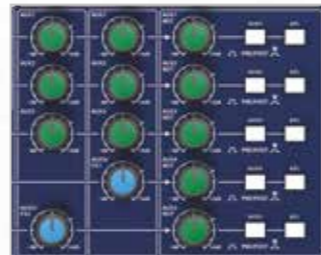

Flexible Soundcraft® GB audio routing

Giving you maximum flexibility, Signature Series mixers feature comprehensive Soundcraft® GB Series audio routing with flexible pre/post switching on each Aux and subgroups with powerful routing and switching options as well as dedicated outputs.