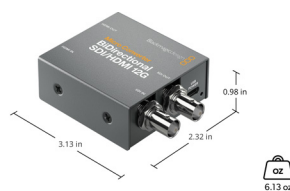

Physical Specifications

What's Included

Micro Converter BiDirectional SDI/HDMI 12G

Warranty

3 Year Limited Manufacturer's Warranty.