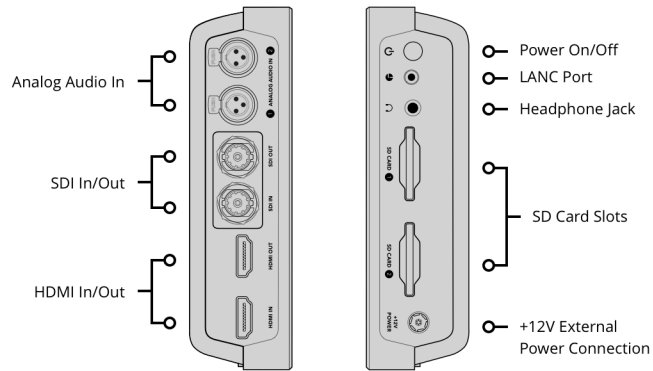

16 channels embedded via SDI

HDMI Audio Inputs

8 channels embedded via HDMI

HDMI Audio Outputs

8 channels embedded via HDMI

Remote Control

1 x 2.5mm LANC for Record Start and Stop.

SD Interface

Dual UHS-I SD slots.

Storage Type

SDXC UHS-I and SDHC UHS-I SD cards.

Supports DS, HS, SDR12, SDR25, DDR50, SDR50 and SDR104 SD cards.

Computer Interface

1 x USB Type-C for webcam out, initial setup, software updates and Video Assist Utility software control.