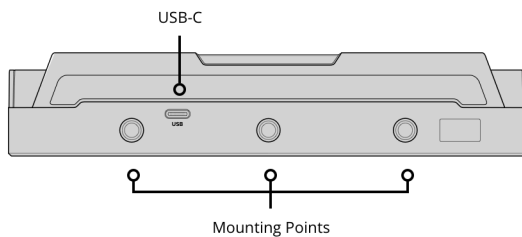

Dual UHS-I SD slots.

Storage Type

SDXC UHS-I and SDHC UHS-I SD cards.

Supports DS, HS, SDR12, SDR25, DDR50, SDR50 and SDR104 SD cards.

Computer Interface

1 x USB Type-C for webcam out, initial setup, software updates and Video Assist Utility software control.