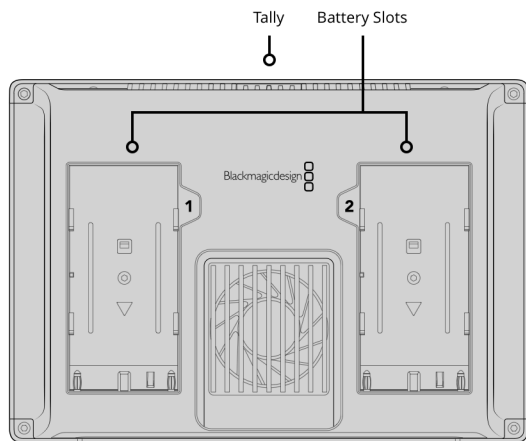

16 channels embedded via SDI

HDMI Audio Inputs

8 channels embedded via HDMI

HDMI Audio Outputs

8 channels embedded via HDMI

Remote Control

1 x 2.5mm LANC for Record Start and Stop.

SD Interface

Dual UHS-I SD slots.

Storage Type

SDXC UHS-I and SDHC UHS-I SD cards.

Supports DS, HS, SDR12, SDR25, DDR50, SDR50 and SDR104 SD cards.

Computer Interface

1 x USB Type-C for webcam out, initial setup, software updates and Video Assist Utility software control.