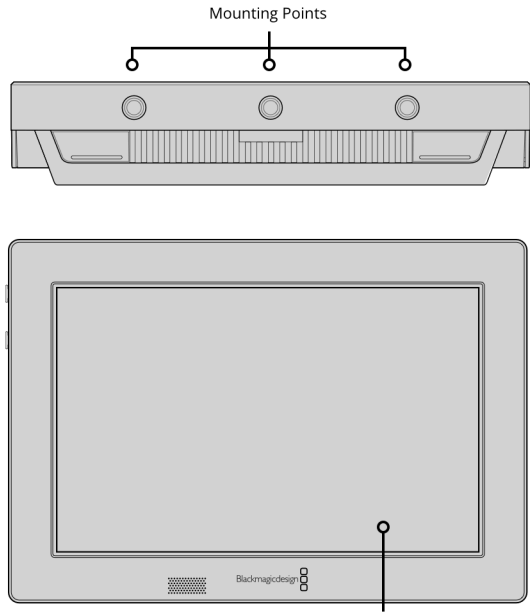

Dual UHS-I SD slots.

Storage Type

SDXC UHS-I and SDHC UHS-I SD cards.

Supports DS, HS, SDR12, SDR25, DDR50, SDR50 and SDR104 SD cards.

Computer Interface

1 x USB Type-C for webcam out, initial setup, software updates and Video Assist Utility software control.