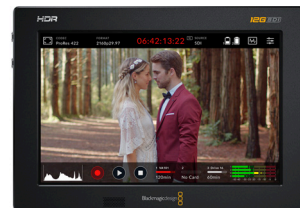

# Blackmagic Video Assist 7" 12G HDR

Blackmagic Video Assist 7" 12G HDR adds professional monitoring and recording to any SDI or HDMI camera in all HD, Ultra HD, 2K and 4K DCI formats! The super bright 2500nit 7 inch HDR monitor supports 3D LUTs and features professional scopes along with powerful focus assist and exposure tools that help you accurately set focus, exposure and frame shots. Dual built in SD card recorders save files from any camera in 10-bit 4:2:2 ProRes or DNx formats. You also get two mini XLR connections with 48V of phantom power and a noise floor of -128dBV for high quality, crystal clear audio recording. Plus, you can start editing immediately because you don't have to convert the files!