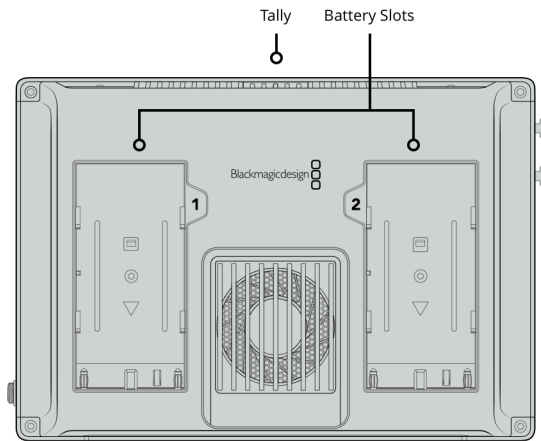

7 Inch 1920 x 1200
High Brightness Touchscreen