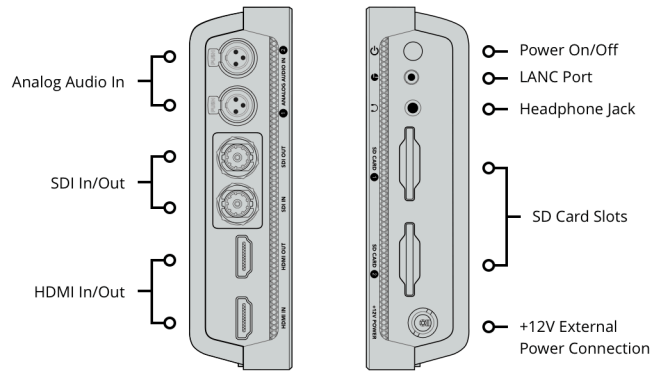

### Storage Type

Removable SDXC UHS-II, SDXC UHS-I and SDHC UHS-I SD cards. Supports DS, HS, SDR12, SDR25, DDR50, SDR50 and SDR104 SD cards.

### Computer Interface

1 x USB Type-C 3.1 Gen 1 for external drive recording, webcam out, initial setup, software updates and Video Assist Utility software control.

7 Inch 1920 x 1200  
High Brightness Touchscreen