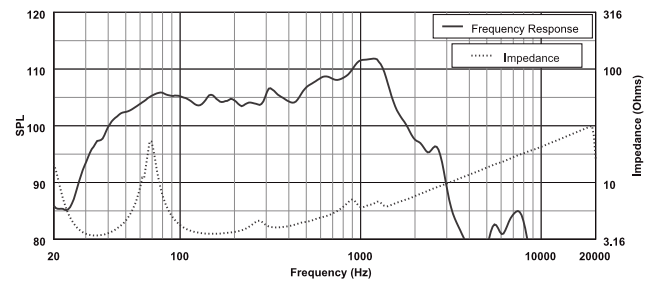

Frequency Response: