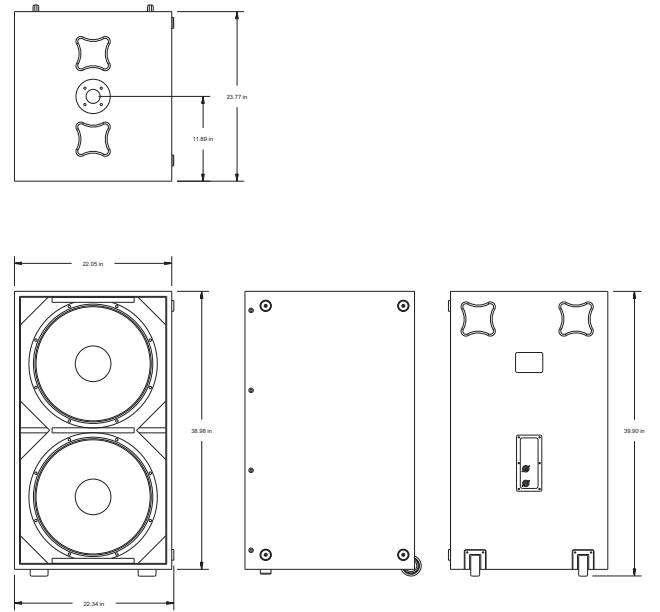

The QRx-218S is a dedicated subwoofer system that features the excellent low-frequency capabilities of two (2) powerful EVX-180B 18-inch drivers with 4-inch voice coils. In the QRx-218S, these drivers are front-mounted in a compact enclosure that is tuned to 36 Hz and delivers solid bass fundamentals. The 1,200-watt continuous, 4,800-watt peak power handling of the QRx-218S easily provides 133 dB SPL continuous, 139 dB peak output capability at 1 meter. The QRx-218S enclosure has EV’s recessed comfort-lift handles on the top and the bottom of the enclosure so the box can be lifted easily. On the back of the standard versions of the enclosure are two (2) sealed pocket wheels at the bottom and two (2) handles at the top of the system so it can be tilted back and moved comfortably by one (1) person. On the rigging versions of the QRx-218S, there are two (2) L-tracks on the top and bottom of the enclosure to allow the system to be hung horizontally or vertically. The standard versions of the QRx-218S are also equipped with a metal 1-3/8-inch mounting socket, for use with a 34-inch pole, to allow elevation of full-range speakers above the sub. The QRx-218S enclosure is built of 13-ply, void-free, grain-oriented birch plywood that is coated with EVCoat, a sprayed on polyurethane finish that is very rugged and weather resistant. The drivers are protected from damage by a 16-gauge powder-coated

Recommended Controller:	AC-One or EV Dx46
Input Connectors:	(2) Neutrik Speakon NL4's
Dimensions (H x W x D):	39.98 in x 22.05 in x 23.77 in (1015 mm x 560 mm x 603 mm)
Net Weight:	150 lb (68 kg) (each)
Shipping Weight:	160 lb (73 kg)

Frequency Response:

Dimension Drawing (Standard Model):

Dimension Drawing (Rigging Model):

Compatible System Solutions:

Q1212 Power Amplifier

DC-One sound system controller

Dx46 Digital sound system controller