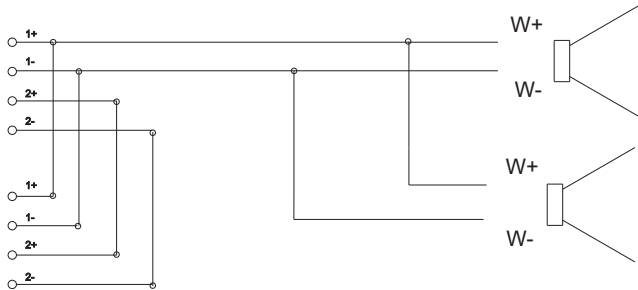

Recommended Controller:	AC-One or EV Dx46
Input Connectors:	(2) Neutrik Speakon NL4's
Dimensions (H x W x D):	39.98 in x 22.05 in x 23.77 in (1015 mm x 560 mm x 603 mm)
Net Weight:	150 lb (68 kg) (each)
Shipping Weight:	160 lb (73 kg)

System overview

Block Diagram: