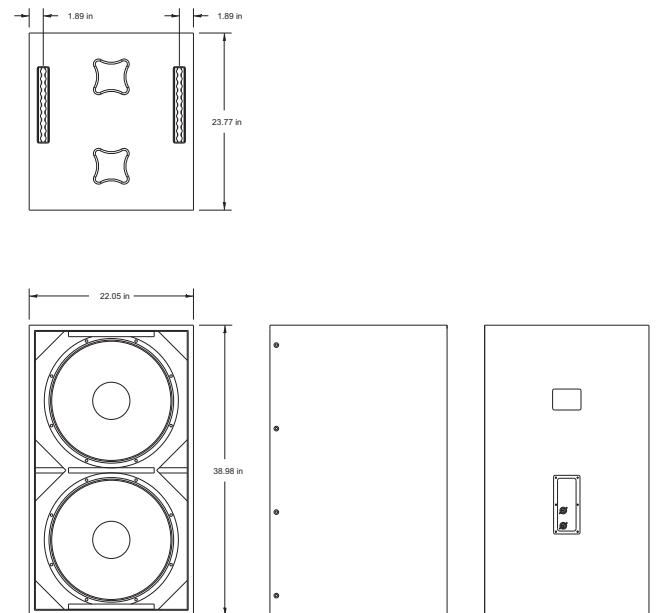

Recommended Controller:	AC-One or EV Dx46
Input Connectors:	(2) Neutrik Speakon NL4's
Dimensions (H x W x D):	39.98 in x 22.05 in x 23.77 in (1015 mm x 560 mm x 603 mm)
Net Weight:	150 lb (68 kg) (each)
Shipping Weight:	160 lb (73 kg)

Frequency Response:

Dimension Drawing (Standard Model):

Dimension Drawing (Rigging Model):

Compatible System Solutions:

Q1212 Power Amplifier

DC-One sound system controller

Dx46 Digital sound system controller

Parts included

4 - Ancra single-stud fittings (Available only on rigging model)

Ordering information

QRX218S-BLK

2 x 18" Subwoofer 1200 W; black
Order number **QRX-218S-BLK@L**

QRX218SF-BLK

2 x 18" Subwoofer 1200 W; black; flying
Order number **QRX218-BK-RIGLB**