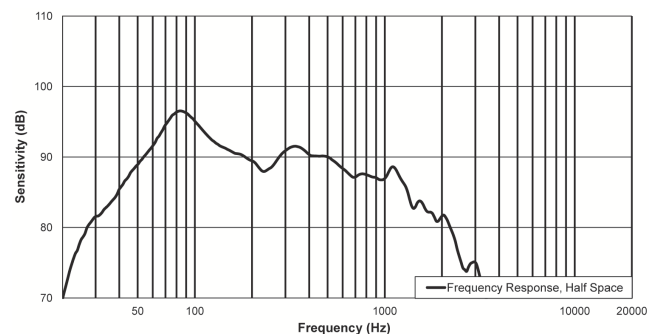

Technical specifications

Frequency Response (-3 dB):	50 Hz - 100 Hz ¹
Frequency Range (-10 dB):	35 Hz - 300 Hz ¹
Axial Sensitivity:	96 dB ¹
Maximum SPL:	134 dB peak ²
Rec. High-Pass Frequency:	30 Hz
Power Handling:	400 W continuous, 1600 W peak
LF Transducer:	EVS-18C 457 mm (18 in)
Nominal Impedance:	8 Ohms

1. Half Space Measurement.
2. Maximum SPL is measured at 1 m using broadband pink noise at rated peak power rating.

System overview

Frequency response:

Dimensions:

Ordering information

EKX-18S

Passive 18-inch subwoofer, black
Order number **EKX-18S**