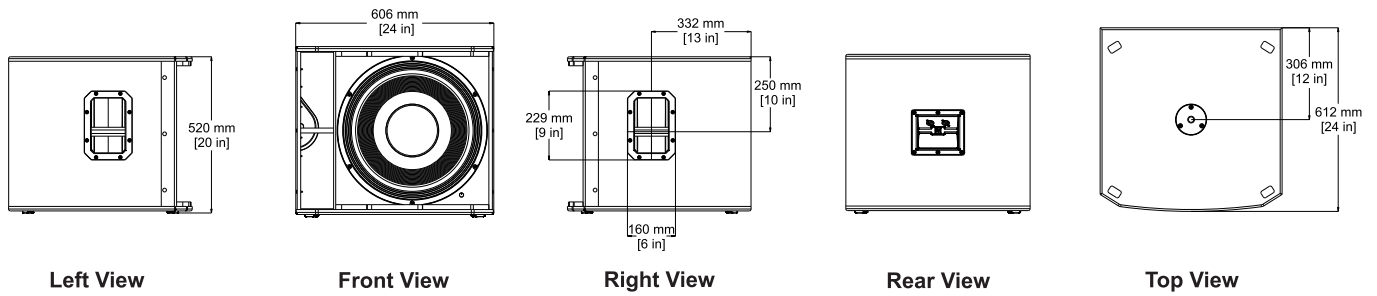

Minimum Impedance:	7.0 Ohms
Connectors:	Dual NL4
Enclosure:	15 mm plywood with EVCoat
Grille:	18 AWG steel with powdercoat
Dimensions (H x W x D):	520 mm x 606 mm x 612 mm (20 in x 24 in x 24 in)
Net Weight:	31.8 kg (70.0 lb)
Shipping Weight:	40.1 kg (88.4 lb)

1. Half Space Measurement.
2. Maximum SPL is measured at 1 m using broadband pink noise at rated peak power rating.

System overview

Frequency response:

Dimensions:

Ordering information

EKX-18S

Passive 18-inch subwoofer, black
Order number **EKX-18S**