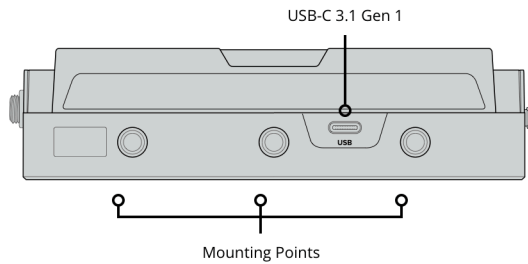

5 Inch 1080p60 High Brightness Touchscreen