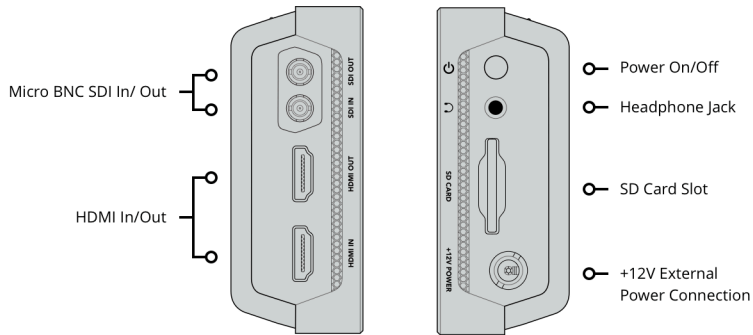

Remote Control

None

SD Interface

1 x UHS-II SD slot.

Storage Type

Removable SDXC UHS-II, SDXC UHS-I and SDHC UHS-I SD cards.

Supports DS, HS, SDR12, SDR25, DDR50, SDR50 and SDR104 SD cards.

Computer Interface

1 x USB Type-C 3.1 Gen 1 for external drive recording, webcam out, initial setup, software updates and Video Assist Utility software control.

5 Inch 1080p60 High Brightness Touchscreen

SDI Video Standards