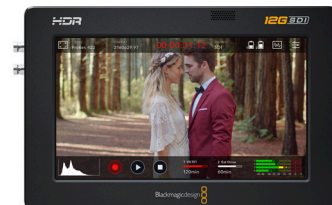

Blackmagic Video Assist 5" 12G HDR

Blackmagic Video Assist 5" 12G HDR adds professional monitoring and recording to any SDI or HDMI camera in all HD, Ultra HD, 2K and 4K DCI formats! The super bright 2500nit 5 inch HDR monitor supports 3D LUTs and features professional scopes along with powerful focus assist and exposure tools that help you accurately set focus, exposure and frame shots. The built in SD card recorder save files in broadcast quality 10-bit 4:2:2 ProRes or DNx formats. The files are all standard, so you can start editing immediately without having to convert them!

\$795

Connections

SDI Video Inputs

1 x Micro BNC

SDI Video Outputs

1 x Micro BNC

SDI Rates

270Mb, 1.5G, 3G, 6G, 12G.

Built in Speaker

Mono

Screen Dimensions

5 inch 1920 x 1080.

Screen Brightness

2500nits

Screen Color

P3 wide color gamut