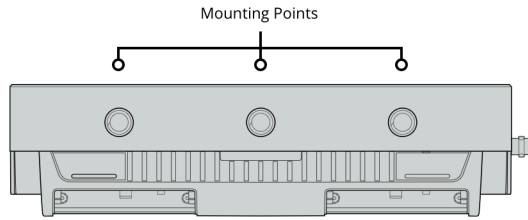

5 Inch 1080p60 High Brightness Touchscreen