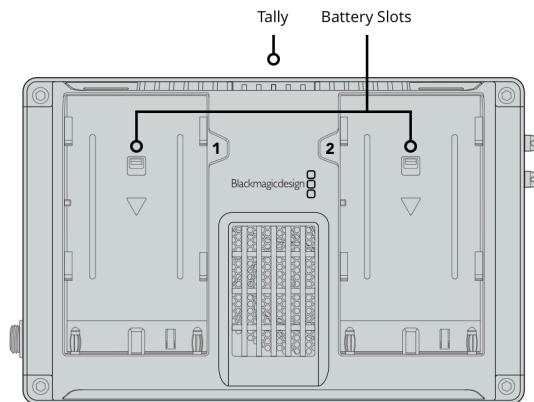

5 Inch 1080p60 High Brightness Touchscreen