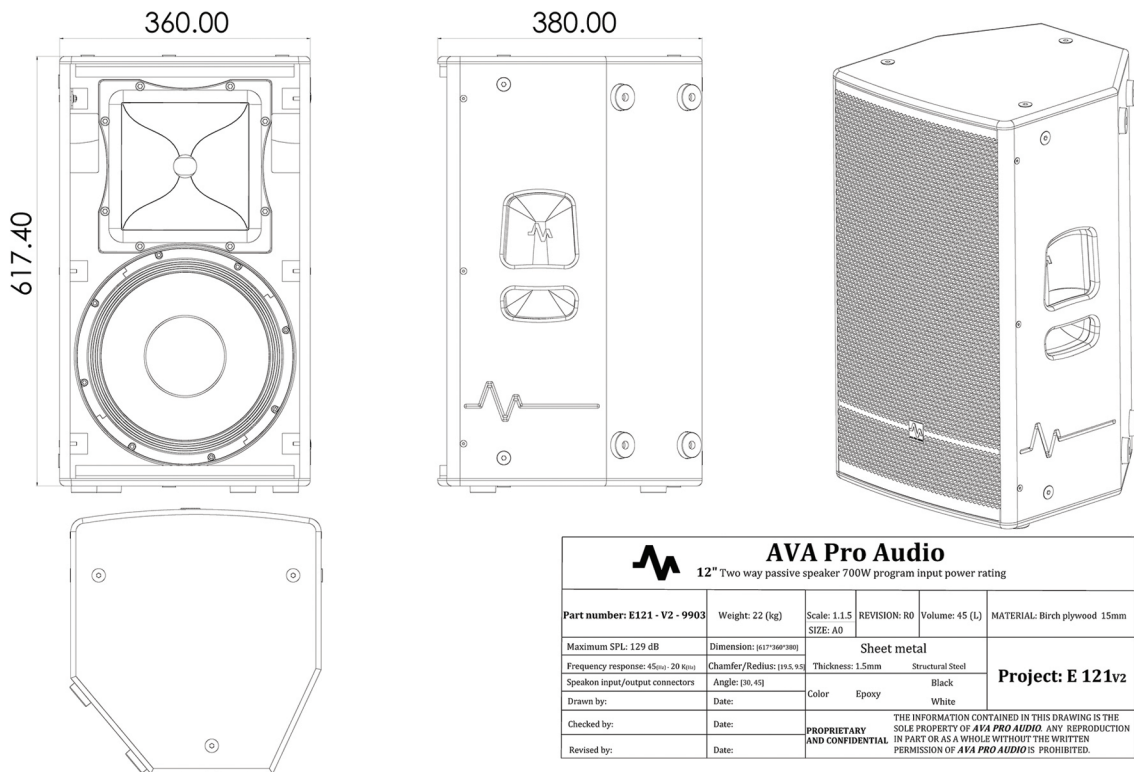

FREQUENCY RESPONSE

AVA Pro Audio measurement chamber

DIMENSIONS

AVA Pro Audio 12" Two way passive speaker 700W program input power rating					
Part number: E121 - V2 - 9903	Weight: 22 (kg)	Scale: 1:1.5 SIZE: A0	REVISION: R0	Volume: 45 (L)	MATERIAL: Birch plywood 15mm
Maximum SPL: 129 dB	Dimension: 363*587*380	Sheet metal		Project: E 121v2	
Frequency response: 45(10); 20 (20)	Chamfer/Radius: (19.5, 0.5)	Thickness: 1.5mm	Structural Steel		
Speaker input/output connectors	Angle: (30, 45)	Color	Black		
Drawn by:	Date:	Epoxy	White		
Checked by:	Date:	THE INFORMATION CONTAINED IN THIS DRAWING IS THE SOLE PROPERTY OF AVA PRO AUDIO. ANY REPRODUCTION PROPRIETARY AND CONFIDENTIAL IN PART OR AS A WHOLE WITHOUT THE WRITTEN PERMISSION OF AVA PRO AUDIO IS PROHIBITED.			
Revised by:	Date:				