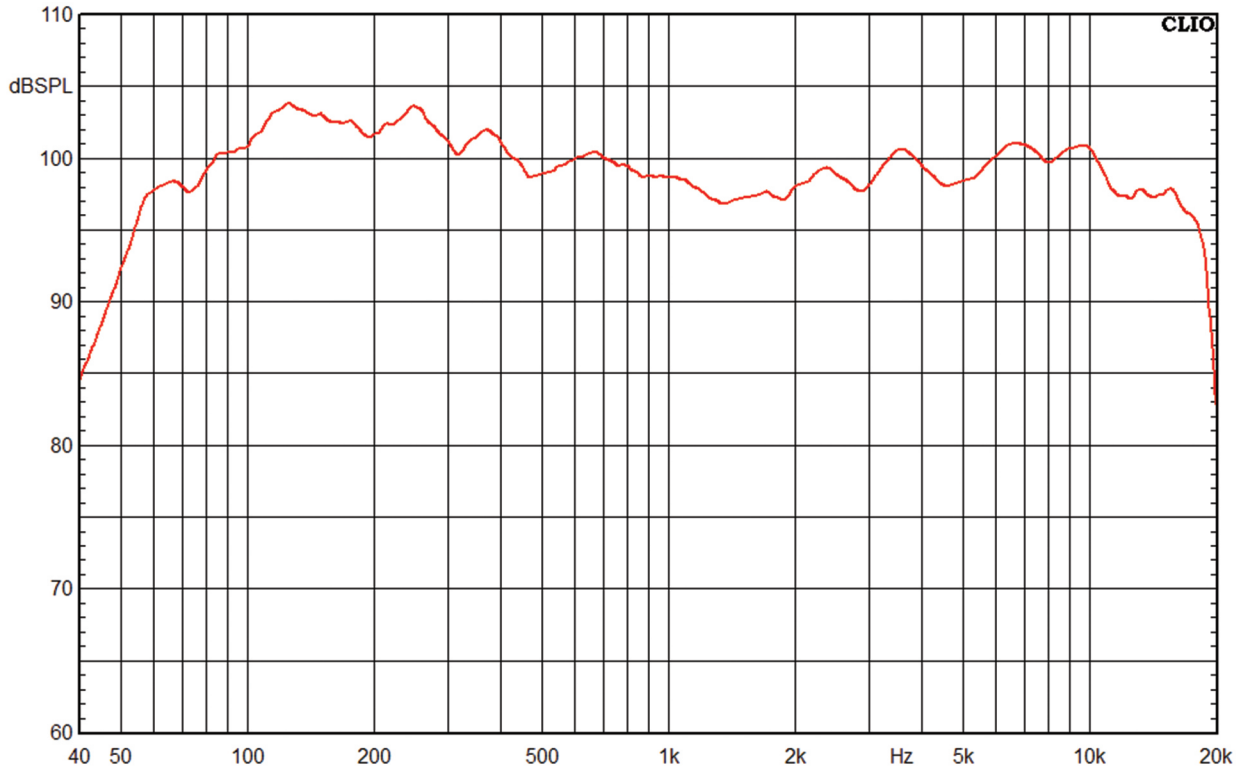

FREQUENCY RESPONSE

AVA Pro Audio measurement chamber

DIMENSIONS

AVA Pro Audio 12" Two way passive speaker 700W program input power rating					
Part number: E121 - V2 - 9903	Weight: 22 (kg)	Scale: 1:1.5 SIZE: A0	REVISION: R0	Volume: 45 (L)	MATERIAL: Birch plywood 15mm
Maximum SPL: 129 dB	Dimension: 363*587*380	Sheet metal		Project: E 121v2	
Frequency response: 45(10); 20 (20)	Chamfer/Radius: (19.5, 0.5)	Thickness: 1.5mm	Structural Steel		
Speaker input/output connectors	Angle: (30, 45)	Color	Black		
Drawn by:	Date:	Epoxy	White		
Checked by:	Date:	THE INFORMATION CONTAINED IN THIS DRAWING IS THE SOLE PROPERTY OF AVA PRO AUDIO. ANY REPRODUCTION PROPRIETARY AND CONFIDENTIAL IN PART OR AS A WHOLE WITHOUT THE WRITTEN PERMISSION OF AVA PRO AUDIO IS PROHIBITED.			
Revised by:	Date:				