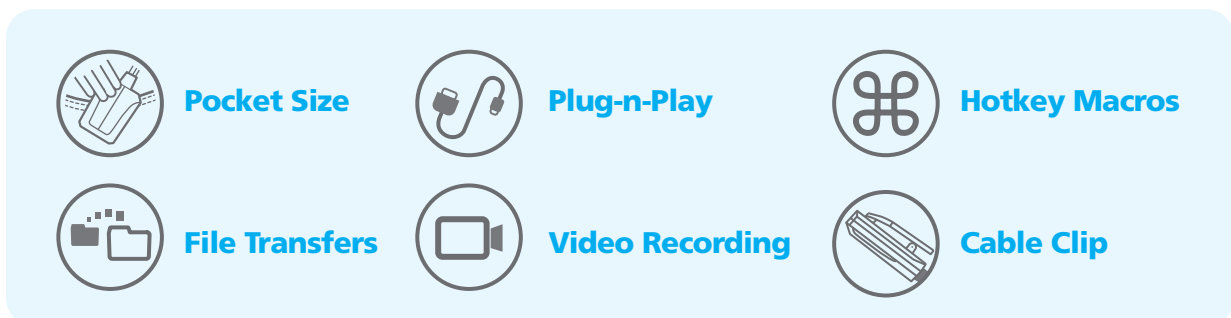

The CV211 Laptop USB KVM Console Crash Cart Adapter provides a direct Laptop-to-Computer connection to servers, computers, kiosks and ATMs. It eliminates the need for heavy crash carts while offering BIOS-level access, bi-directional file transfers, hotkey macros, video recording and screenshots through a USB 2.0 and VGA composite cable.

The innovative virtual media function provides file applications, OS patching, diagnostic testing and software installations through the CV211's intuitive graphical user interface (GUI) which provides easy operation and fast remote access. The GUI console window can be adjusted to the exact size and resolution of the remote computer's desktop by resizing the pane automatically, or you can manually adjust the window size as you see fit. This allows you to view the target computer's entire desktop without needing to use a scroll bar.

In addition, the unique cable clip design is utilized for easy tidying of disorganized cables while the CV211 is being used and transported. The CV211 is the perfect crash cart replacement to troubleshoot systems that are difficult to reach or where internet access is not available or permitted.