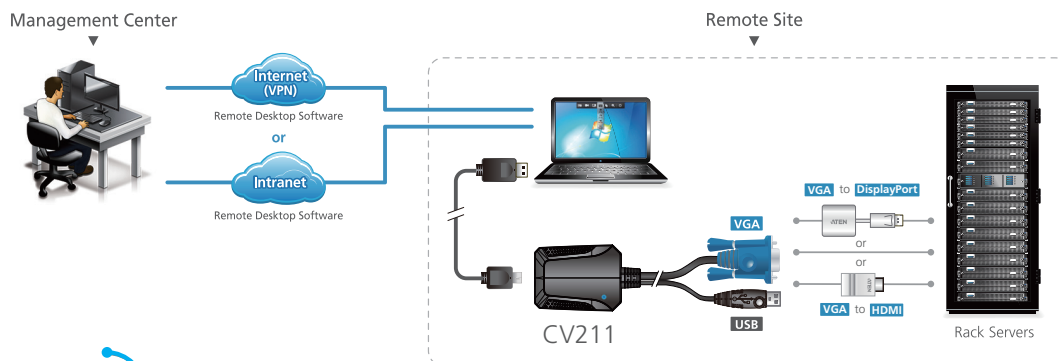

Features

USB Console Adapter Provides Direct Laptop-to-Computer Desktop Access

- Transforms your laptop into an ultra mobile console for servers, computers, kiosks and ATMs
- Virtual media enables file applications, OS patching, diagnostic testing and software installation
- Upgradable firmware to keep unit up to date
- Eliminates the need for heavy and bulky crash carts
- Desktop scaling – user can adjust the size/resolution of the Remote desktop window by size or ratio

Server and Computer Troubleshooting

- Instant BIOS-level access gets you total control of a server during hardware and operating system failures
- Bi-directional file transfers between the laptop and target computer
- Video recording and image capture feature saves a record of remote operations for future training and troubleshooting
- Mouse DynaSync™ – automatically synchronizes the laptop and target computer's mouse movements
- On-screen keyboard with multi-language support
- Supports hotkey macros – define keystrokes that execute specific actions on the target computer to complete tasks efficiently and accurately

Ease of Use

- Plug-and-Play – no software installation required on either side
- Toolbar helps users easily operate all the functions from a single-click control panel within the remote view window
- Adjustable video settings for optimal picture and performance
- USB bus-powered design with hot-plugging support

Maximum Convenience

- Built-in VGA and USB keyboard/mouse cables
- Unique cable clip design to get cables under control
- Supports analogue video resolutions up to 1920 x 1200 @ 60 Hz
- Compact and easy to carry – half-palm size