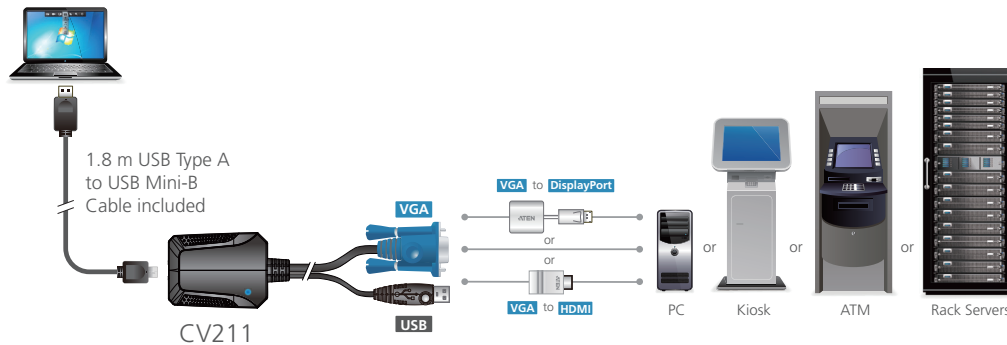

Applications

Local Usage

Connect CV211 (VGA), CV211 with VC925 (DisplayPort), or CV211 with VC810 (HDMI) directly to the target server/system from your laptop and troubleshoot with ease.

Remote usage

Connect CV211 (VGA), CV211 with VC925 (DisplayPort), or CV211 with VC810 (HDMI) to the target server from your laptop to collaborate with remote colleagues, or allow troubleshooting by remote engineers via remote access software.