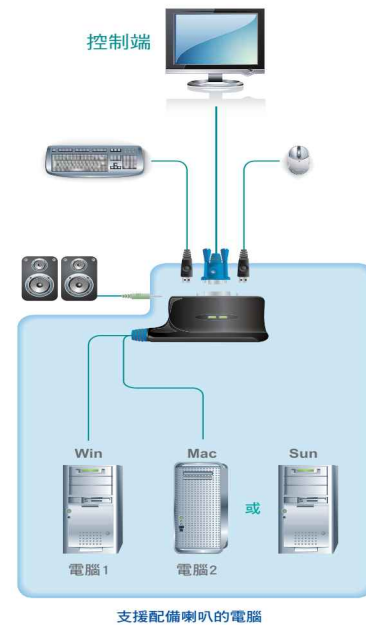

## 2-Port USB KVM Switch

- Our total USB solution. Link two USB computers to one USB console for a complete USB system compatible with all operating platforms: PC, Mac and Sun.

### Features

- One USB console controls two USB computers
- Compact design, built-in 1.8m cables (CS62U), 0.9m cables (CS62US)
- Hotkey selection for OS and keyboard language
- **Computer Selection via hotkey and USB mouse**
- Multiplatform support — Windows, Linux, Mac, Sun
- **Video DynaSync™ – exclusive ATEN technology eliminates boot-up display problems and optimizes resolution when switching between ports**
- **Console mouse port emulation/bypass feature supports most mouse driver *NEW!***
- USB mouse port can be used for USB hub and USB peripheral sharing\*
- **Supports gaming keyboards *NEW!***
- **Supports multifunction and wireless keyboards and mice *NEW!***
- All-in-one design
- With speaker support
- Superior video quality – up to 2048 x 1536; DDC2B
- Auto Scan function to monitor computer operation
- Non-powered

### Specification

Function		CS62U	CS62US
Computer Connections		2	
Port Selection		Hotkeys, Mouse	
Connectors	Console Ports	Keyboard	1 x USB Type A Female (White)
		Video	1 x HDB-15 Female (Blue)
		Mouse	1 x USB Type A Female (White)
		Speakers	1 x Mini Stereo Jack Female (Green)
	KVM Ports	Keyboard / Mouse	2 x USB Type A Male (Black)
		Video	2 x HDB-15 Male (Blue)
Speakers		2 x Mini Stereo Plug male (Green)	
LEDs	Selected	2 (Green)	
Cable Length	Computers	1.8 m (6ft)	0.9 m (3ft)
Emulation	Keyboard / Mouse	USB	
Video		2048 x 1536; DDC2B	
Scan Interval		5 seconds	
Environment	Operating Temp.	0–50°C	
	Storage Temp.	–20–60°C	
	Humidity	0–80% RH, Non-condensing	
Physical Properties	Housing	Plastic	
	Weight	0.40 kg	0.29 kg
	Dimensions (L x W x H)	8.75 x 6.08 x 2.80 cm	8.75 x 6.08 x 2.80 cm