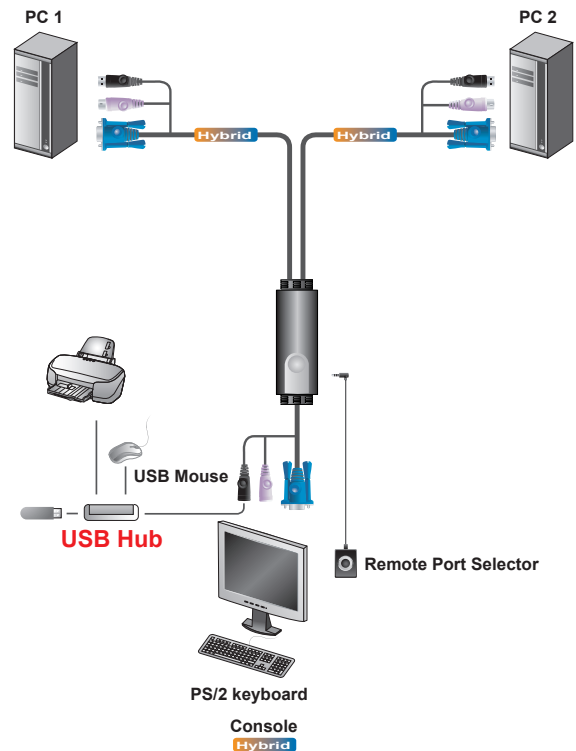

# 2-Port Hybrid™ KVM Switch CS52

## Features

- One console (monitor, PS/2 keyboard, and USB mouse) controls two computers
- Remote port selector for convenient switch placement
- Supports multi-function mice
- USB 2.0 mouse port can be used for USB hub and USB Peripheral Sharing
- Compact design, built in all-in-one cables (console 0.15m; computers 0.6m, 1.2m)
- Superior video quality- up to 2048 x 1536; DDC2B
- Auto Scan function to monitor computer operation
- Non-powered

## Specification

Function	CS52
<b>Computer Connections</b>	2
<b>Port Selection</b>	Hotkey, Remote Port Selector
<b>Connectors</b>	
Console Ports	1 x HDB-15 Female (Blue) 1 x 6-pin Mini-DIN Female (Purple) 1 x USB Type A Female
KVM Ports	2 x HDB-15 Male (Blue) 2 x 6-pin Mini-DIN Male (Purple) 2 x USB Type A Male (Black)
Remote Port Selector	1 x 2.5mm Audio Jack Female
<b>Cable Length</b>	
Console	0.15 m
Computer	1 x 0.6 m; 1 x 1.2 m
<b>Video</b>	2048 x 1536; DDC2B
<b>LEDs</b>	
Selected	2 (Green)
<b>Emulation</b>	
Keyboard / Mouse	PS/2
<b>Scan Interval</b>	3, 5, 10, 20 seconds (default: 5 secs.)
<b>Power Consumption</b>	DC5V: 0.02W
<b>Environmental</b>	
Operating Temperature	0-50°C
Storage Temperature	-20-60°C
Humidity	0-80% RH, Non-condensing
<b>Physical Properties</b>	
Housing	Plastic
Weight	0.35 kg
Dimensions (L x W x H)	8.45 x 3.40 x 2.21 cm