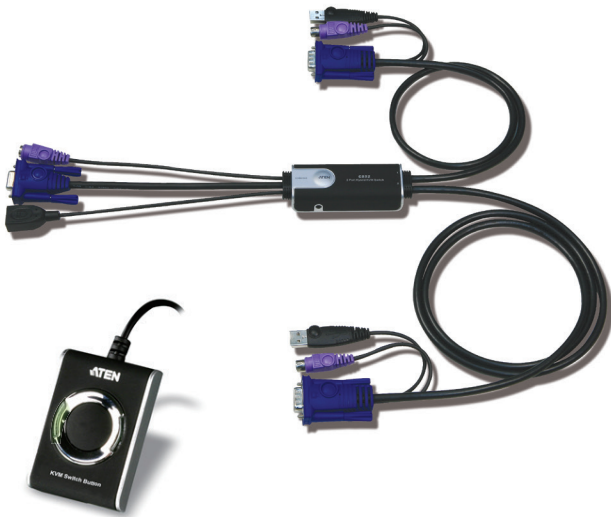

# 2-Port Hybrid™ KVM Switch CS52

## Features

- One console (monitor, PS/2 keyboard, and USB mouse) controls two computers
- Remote port selector for convenient switch placement
- Supports multi-function mice
- USB 2.0 mouse port can be used for USB hub and USB Peripheral Sharing
- Compact design, built in all-in-one cables (console 0.15m; computers 0.6m, 1.2m)
- Superior video quality- up to 2048 x 1536; DDC2B
- Auto Scan function to monitor computer operation
- Non-powered

## Specification

Function	CS52
<b>Computer Connections</b>	2
<b>Port Selection</b>	Hotkey, Remote Port Selector
<b>Connectors</b>	
Console Ports	1 x HDB-15 Female (Blue) 1 x 6-pin Mini-DIN Female (Purple) 1 x USB Type A Female
KVM Ports	2 x HDB-15 Male (Blue) 2 x 6-pin Mini-DIN Male (Purple) 2 x USB Type A Male (Black)
Remote Port Selector	1 x 2.5mm Audio Jack Female
<b>Cable Length</b>	
Console	0.15 m
Computer	1 x 0.6 m; 1 x 1.2 m
<b>Video</b>	2048 x 1536; DDC2B
<b>LEDs</b>	
Selected	2 (Green)
<b>Emulation</b>	
Keyboard / Mouse	PS/2
<b>Scan Interval</b>	3, 5, 10, 20 seconds (default: 5 secs.)
<b>Power Consumption</b>	DC5V: 0.02W
<b>Environmental</b>	
Operating Temperature	0-50°C
Storage Temperature	-20-60°C
Humidity	0-80% RH, Non-condensing
<b>Physical Properties</b>	
Housing	Plastic
Weight	0.35 kg
Dimensions (L x W x H)	8.45 x 3.40 x 2.21 cm