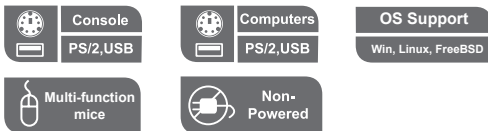

# 2-Port Hybrid™ KVM Switch CS52

## Features

- One console (monitor, PS/2 keyboard, and USB mouse) controls two computers
- Remote port selector for convenient switch placement
- Supports multi-function mice
- USB 2.0 mouse port can be used for USB hub and USB Peripheral Sharing
- Compact design, built in all-in-one cables (console 0.15m; computers 0.6m, 1.2m)
- Superior video quality- up to 2048 x 1536; DDC2B
- Auto Scan function to monitor computer operation
- Non-powered

## Specification

Function	CS52
<b>Computer Connections</b>	2
<b>Port Selection</b>	Hotkey, Remote Port Selector
<b>Connectors</b>	
Console Ports	1 x HDB-15 Female (Blue) 1 x 6-pin Mini-DIN Female (Purple) 1 x USB Type A Female
KVM Ports	2 x HDB-15 Male (Blue) 2 x 6-pin Mini-DIN Male (Purple) 2 x USB Type A Male (Black)
Remote Port Selector	1 x 2.5mm Audio Jack Female
<b>Cable Length</b>	
Console	0.15 m
Computer	1 x 0.6 m; 1 x 1.2 m
<b>Video</b>	2048 x 1536; DDC2B
<b>LEDs</b>	
Selected	2 (Green)
<b>Emulation</b>	
Keyboard / Mouse	PS/2
<b>Scan Interval</b>	3, 5, 10, 20 seconds (default: 5 secs.)
<b>Power Consumption</b>	DC5V: 0.02W
<b>Environmental</b>	
Operating Temperature	0-50°C
Storage Temperature	-20-60°C
Humidity	0-80% RH, Non-condensing
<b>Physical Properties</b>	
Housing	Plastic
Weight	0.35 kg
Dimensions (L x W x H)	8.45 x 3.40 x 2.21 cm