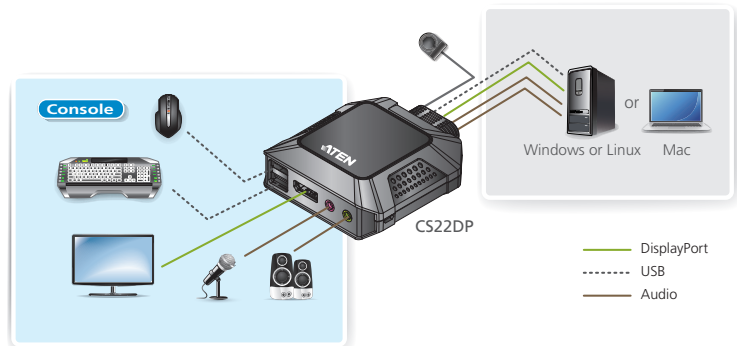

2-Port USB DisplayPort Cable KVM Switch with Remote Port Selector

CS22DP

- The CS22DP 2-Port USB DisplayPort Cable KVM Switch is a control unit that allows access to two computers from a single USB and DisplayPort console (keyboard, video and mouse) with audio. With the CS22DP, you can quickly and effortlessly switch between two DisplayPort computers using a convenient remote port selector pushbutton.

The CS22DP supports multiplatform operations allowing you to switch between two PC's running different operating systems. Moreover, the compact design allows for an efficient and tidy installation, providing an ideal space-saving solution to keep your desk well-organized.

It's fast and easy to set up the CS22DP. Simply plug the KVM cables into their respective ports on the CS22DP and on the computers. There is no need to install software or configure devices – just plug and play.

Features

- One KVM console controls two USB DisplayPort computers
 - Superior video quality – up to 4096 x 2160 @ 30Hz
 - Computer selection via Remote Port Selector
 - OS Support: Windows, Mac and Linux
 - Supports DisplayPort Dual-Mode (DP++)* for directly outputting single-link HDMI and/or DVI signals via an externally powered DisplayPort-to-HDMI/DVI DP++ adapter
 - Supports microphone and speakers
 - The USB ports can be used for USB peripheral sharing**
 - Supports USB hot-plugging
 - HDCP Compatible
 - Bus-powered
- * DisplayPort Dual-Mode (DP++) requires the use of a powered DP++ adapter. The graphics source must be DP++ compliant.
- ** The CS22DP may require an external power supply via a micro USB port