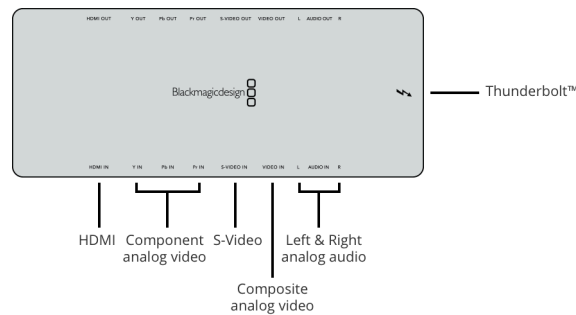

Analog Audio Outputs

2 Channel RCA HiFi audio in 24-bit.

HDMI Video Inputs

1 x HDMI type A connector.

HDMI Video Outputs

1 x HDMI type A connector.

HDMI Audio Inputs

8 Channels.

HDMI Audio Outputs

8 Channels.

Computer Interface

Thunderbolt™

Software

Software Included

Media Express, Disk Speed Test, LiveKey, Blackmagic Desktop Video Utility and Blackmagic driver on Mac OS and Windows. Media Express, Blackmagic Desktop Video Utility and Blackmagic driver on Linux.