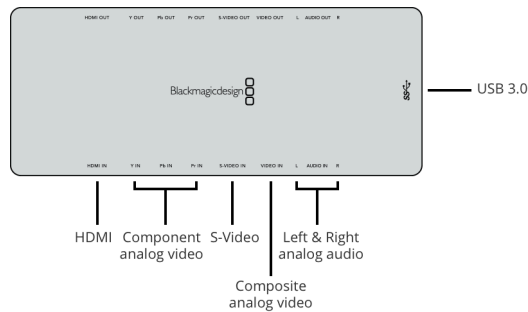

Intensity Shuttle for USB 3.0

Intensity Shuttle for USB 3.0 is the world's first 10-bit HD/SD editing solution for USB 3.0 computers! Simply plug in Intensity Shuttle and get access to incredible quality 10-bit HDMI, analog component, composite and S-video capture and playback. Intensity Shuttle's innovative design is compact and portable, plus you can plug inline with your cables because input connections are on one side, and output connections on the other! Intensity Shuttle powers from the USB 3.0 connection so you don't need cumbersome power supplies. Intensity Shuttle comes ready with advanced video technology such as HDMI and 1080p electronics, so it will grow as faster high performance USB 3.0 computers are released in the future!

Analog Audio Outputs

2 Channel RCA HiFi audio in 24-bit.

HDMI Video Inputs

1 x HDMI type A connector.

HDMI Video Outputs

1 x HDMI type A connector.

HDMI Audio Inputs

8 Channels.

HDMI Audio Outputs

8 Channels.

Computer Interface

USB 3.0.

Software

Software Included

Media Express, Disk Speed Test, LiveKey, Blackmagic Desktop Video Utility and Blackmagic driver on Mac OS and Windows.

Internal Software Upgrade