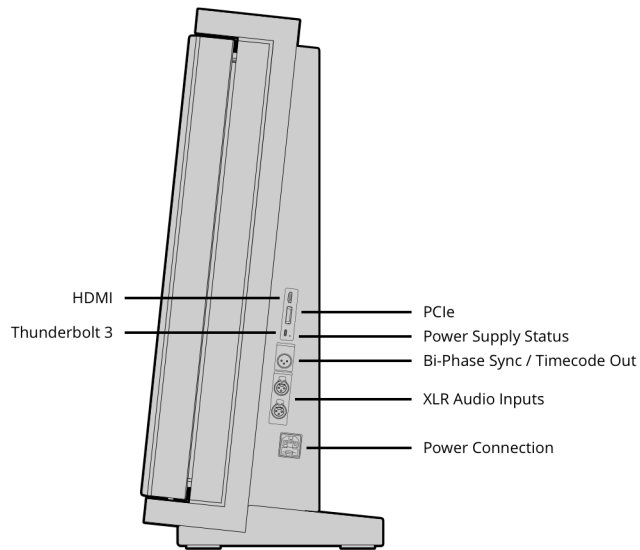

Operating Systems

Cintel requires Desktop Video installed on the host computer to operate. Scanning can be controlled through DaVinci Resolve or through third party software using the Cintel SDK.

Operating Systems as per Desktop Video Read Me

[Download Desktop Video here.](#)

[Download DaVinci Resolve here.](#)