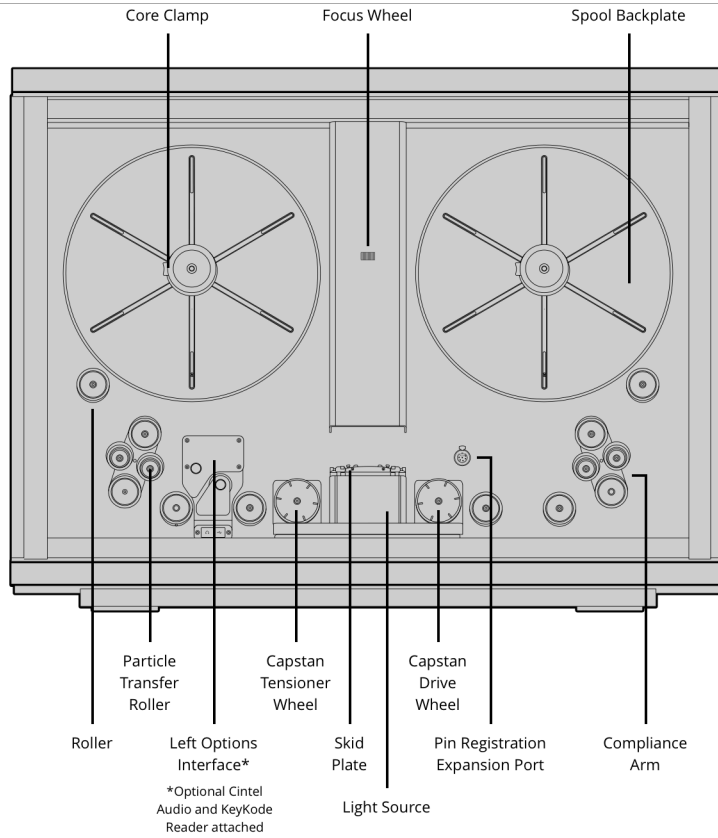

Operating Systems

Cintel requires Desktop Video installed on the host computer to operate. Scanning can be controlled through DaVinci Resolve or through third party software using the Cintel SDK.

Operating Systems as per Desktop Video Read Me

[Download Desktop Video here.](#)

[Download DaVinci Resolve here.](#)