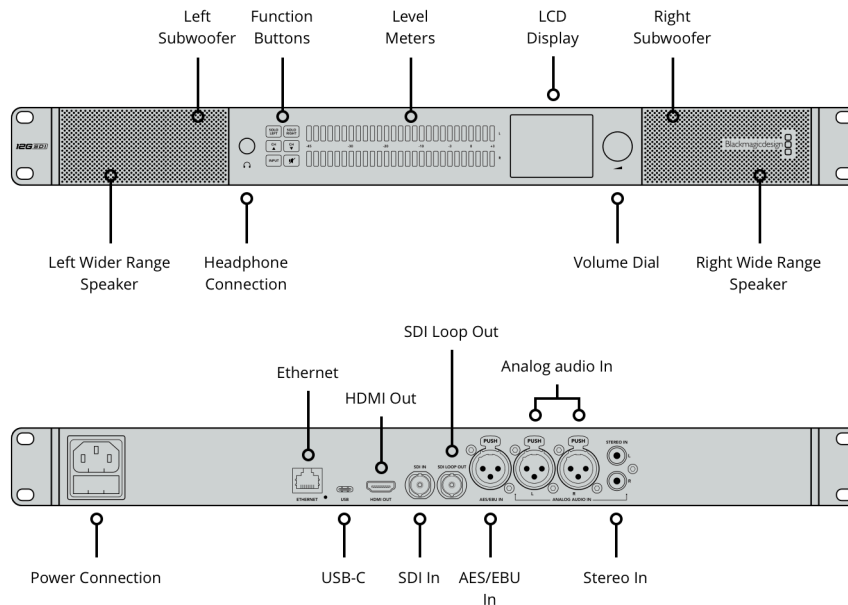

Blackmagic Audio Monitor 12G

\$1,195

Blackmagic Audio Monitor 12G gives you fantastic quality audio monitoring in an impossibly small one rack unit size! With a dual subwoofer design combined with extra wide range speakers all backed by a super powerful class D amplifier. Blackmagic Audio Monitor 12G has been designed to be both an audio and video monitoring solution so you get advanced 12G-SDI up to 60p input, as well as balanced XLR analog audio, balanced AES/EBU digital audio and consumer level HiFi audio inputs. Blackmagic Audio Monitor 12G features an elegant design with big bright multi color VU, PPM or Loudness audio meters and a built in LCD for monitoring video sources. You even get HDMI 4K output so you can connect a television for big screen video monitoring of your SDI sources!

1

Multi Rate Support

SDI and HDMI are switchable between standard definition, high definition and ultra high definition.

SDI Video Loop

1 x reclocked 10-bit SD/HD/3G-SDI, 6G-SDI and 12G-SDI.

Analog Audio Inputs

2 channels balanced 110Ω AES/EBU via XLR.

SDI Audio Inputs

16 channels embedded in SD, HD and UltraHD 4K.

SDI Audio Outputs

16 channels embedded audio loop out.

HDMI Audio Outputs

8 Channels embedded in SD, HD and 4K.

Ethernet

1Gb/sec for configuration and firmware updates.

Computer Interface

USB-C for configuration and firmware updates.

Metering

2 x 27 RGB segment LED VU, PPM or Loudness meters.

Modes

Push button interface allows for input selection, channel selection, independent left and right audio, mute and volume control with scroll wheel.