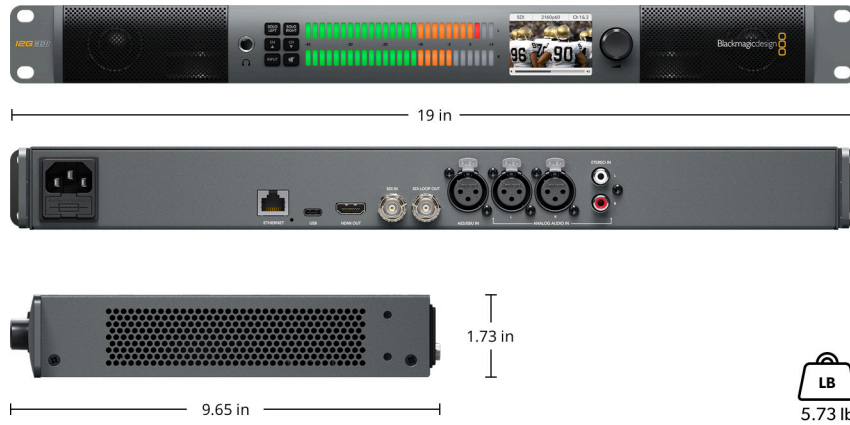

Physical Specifications

Environmental Specifications

Operating Temperature

0° to 40° C (32° to 104° F)

Storage Temperature

-20° to 45° C (-4° to 113° F)

Relative Humidity

0% to 90% non-condensing

What's Included

Blackmagic Audio Monitor 12G
PPM and Loudness Scale Stickers
SD card with software and manual

Warranty

12 Month Limited Manufacturer's Warranty.

All items on this website are copyright Blackmagic Design Pty. Ltd. 2021, all rights reserved. All trademarks are property of their respective owners. MSRP includes duties, but excludes sales tax and shipping costs. This website uses remarketing services to advertise on third party websites to previous visitors to our site. You can opt out at any time by changing cookie settings. [Privacy Policy](#)

Blackmagic Design Authorized Reseller