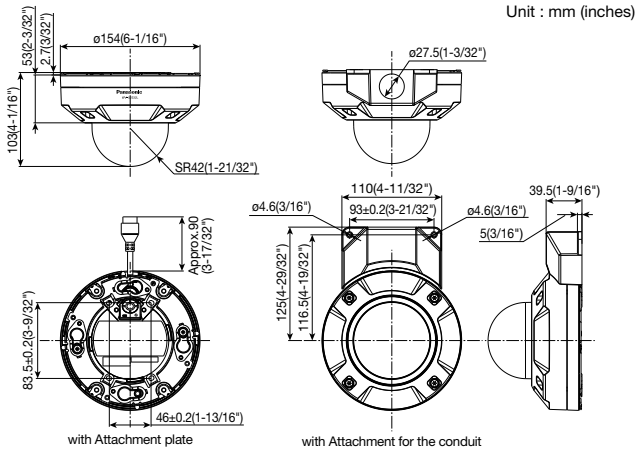

Appearance

Trademarks and registered trademarks

- iPad and iPhone are trademarks of Apple Inc., registered in the U.S. and other countries.
- Android is a trademark of Google LLC.
- ONVIF and the ONVIF logo are trademarks or registered trademarks of Onvif Inc.
- All other trademarks identified herein are the property of their respective owners.

Important

- Safety Precaution : Carefully read the Basic Information, Installation Guide and Operating Instructions before using this product.
- Panasonic cannot be responsible for the performance of the network and/or other manufacturers' products used on the network.

- Masses and dimensions are approximate. • Specifications are subject to change without notice.

Optional Accessories

Mount Bracket / Dome Cover / Other

Ceiling Mount Bracket (Embedded) WV-QEM500-W (i-PRO white)	Mount Bracket WV-QSR501-W (i-PRO white)	Ceiling Mount Bracket WV-QCL100-W (i-PRO white)	Ceiling Mount Bracket WV-QCL501-W (i-PRO white)
	 (This bracket requires WV-QWL501-W or WV-QCL501-W.)	 *For indoor installation only	 (This bracket requires WV-QSR501-W.)
Ceiling Mount Bracket WV-Q105A	Wall Mount Bracket WV-QWL501-W (i-PRO white)	Wall Mount Bracket WV-QWL500-W (i-PRO white)	Adapter Box WV-QJB500-W (i-PRO white)
 *For indoor installation only	 (This bracket requires WV-QSR501-W.)		 (This bracket requires WV-QWL500-W.)
Pole Mount Bracket WV-QPL500-W (i-PRO white)	Corner Mount Bracket WV-QCN500-W (i-PRO white)	Attachment pipe (For 3rd party bracket) WV-QAT500-W (i-PRO white)	Dome Cover (Smoke type) WV-CW7S
 (This bracket requires WV-QWL501-W.)	 (This bracket requires WV-QWL501-W.)		
Base Bracket WV-QJB501-W (i-PRO white)	Sun Shade WV-QSR500-W (i-PRO white)		

- The brackets are available in three colors, i-PRO white, Light gray, and Fine silver. It is possible to use them in the different color combination.

DISTRIBUTED BY :

Panasonic i-PRO Sensing Solutions Co., Ltd.

<https://ipro.panasonic.com>

<https://security.panasonic.com>

<https://www.facebook.com/Panasonicnetworkcamera/>

(2A-238BA)