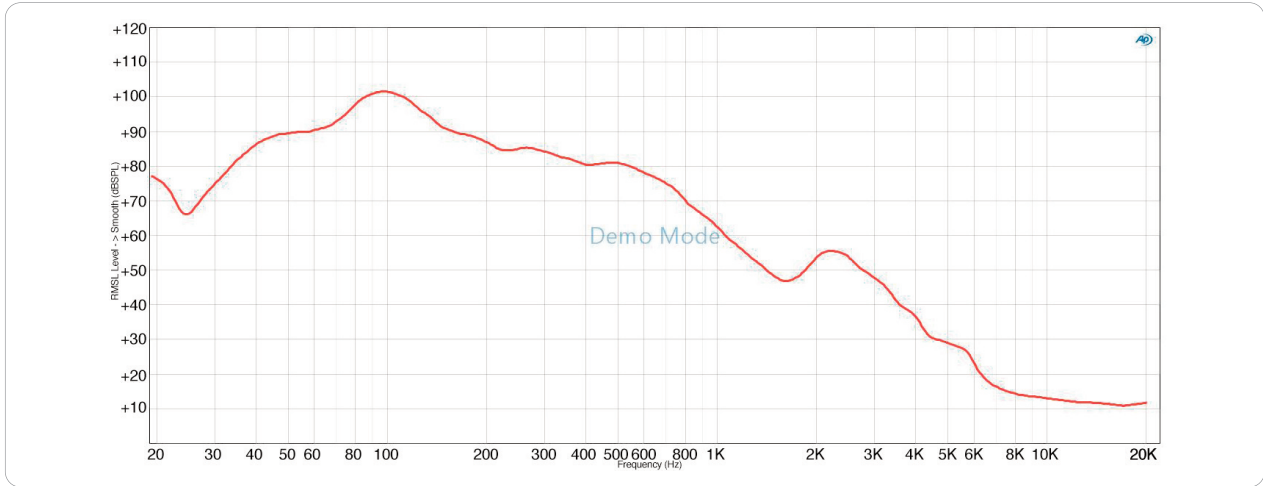

OVERVIEW

MS Series is consist of 5" 2Way, 6" 2Way, 8" 2Way, 10" subwoofer and dual 10" subwoofer system.

MS Series is the loudspeakers that are used for the purpose of reinforcing the intelligibility of the auxiliary speakers or shade area when designing the space required along the main speakers and the secondary speakers. The shape and capacity take the form that may be used as the foreground or the background speaker. MS Series offers a beautiful appearance and excellent sound quality which suit in important facilities. It is made to be installed in various applications.

SPECIFICATIONS

Type	Passive Subwoofer
Frequency Range ($\pm 3\text{dB}$)	30Hz ~ 688Hz
Frequency Response (-10dB)	26Hz ~ 837Hz
Rated Power (AES)	200W
Rated Power (Program)	400W
Rated Power (Peak)	800W
Recommended Amplifier Power	400W
Sensitivity (1W/1m)	78dB
Maximum SPL (Peak)	107dB
Nominal Dispersion	OMNI
Nominal Impedance	8 Ω
LF Driver	10" Woofer 2" voice coil
HF Driver	-
Horn	-
Enclosure Material	12T Birch Plywood, Polyurea Coating
Grille	SECC 1.5t, Powder Coating / BLACK
Connection	2 X SPEAKON(1+,1-) [Parallel]
Fittings/Suspension	-
Finish	Polyurea Coating
Color	BLACK/WHITE
Weights (Net)	12.95kg/28.7lb
Dimensions (Net, WxHxD)	365x320x435mm/14.4x12.6x17.1in
Optional Accessories	-

FREQUENCY RESPONSE

DIMENSION

POLAR PATTERN