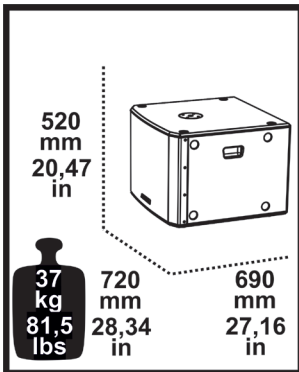

The warnings in this manual must be observed together with the "USER MANUAL - Section 2".

Le avvertenze nel presente manuale devono essere osservate congiuntamente al "MANUALE D'USO - Sezione 2".

Die Warnungen in diesem Handbuch müssen in Verbindung mit der "BEDIENUNGSANLEITUNG - Abschnitt 2" beobachtet werden".

Les avertissements spécifiés dans ce manuel doivent être respectés ainsi que les "CARACTERISTIQUES TECHNIQUES - Section 2".

Las advertencias del presente manual se deben tener en cuenta conjuntamente con las del "MANUAL DEL USUARIO" - Sección 2".