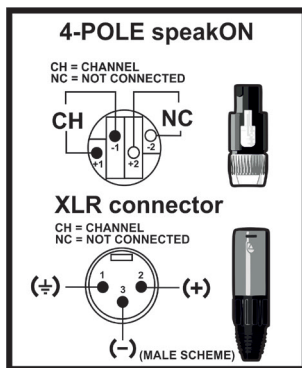

MAIN FEATURES

Type:	Passive wooden subwoofer (weather resistant)
Connector type:	4-pole speakON
Main installation uses:	Live or fixed installation with LVX P series loudspeakers
Mechanics:	2 x pole-mount housings, 2 handles

ACOUSTIC SECTION

LF transducer:	18"
LF voice coil:	4"
Frequency response (-10 dB)	30 Hz -250 Hz
Frequency response (-6 dB)	33 Hz - 250 Hz
Max SPL	132 dB

POWER SECTION

Nominal Impedance:	8 Ω
Power Handling (RMS)	600 W
Power Handling (Peak)	1200 W

SPEAKON AND XLR CONNECTORS