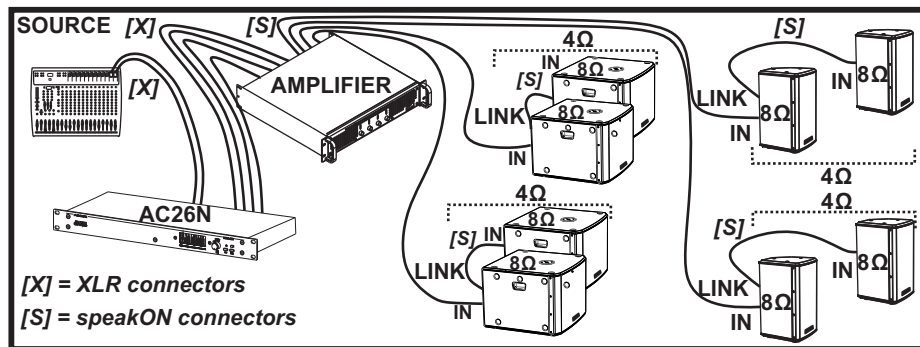

USAGE EXAMPLE WITH AC26N (FOR INFORMATION ONLY)

ATTENZIONE: Per l'installazione e l'uso degli accessori è obbligatorio fare riferimento al manuale completo disponibile all'indirizzo: www.dbtechnologies.com. Ogni altro uso è proibito. **CAUTION:** For installation and the usage of the accessories is mandatory to refer to the complete user manual, available on: www.dbtechnologies.com, Any other usage is prohibited.

Scan with your QR Reader
App to download the
complete User Manual!

Caratteristiche, specifiche e aspetto dei prodotti sono soggetti a possibili cambiamenti senza previa comunicazione. dBTechnologies si riserva il diritto di apportare cambiamenti o miglioramenti nel design o nelle lavorazioni senza assumersi l'obbligo di cambiare o migliorare anche i prodotti precedentemente realizzati.

Features, specification and appearance of products are subject to change without notice. dBTechnologies reserves the right to make changes or improvements in design or manufacturing without assuming any obligation change or improve products previously manufactured.