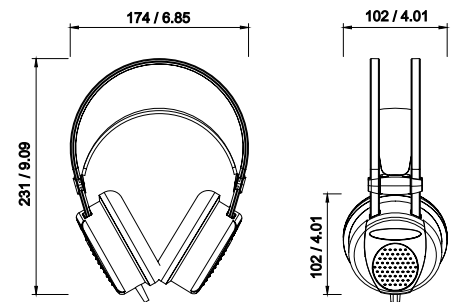

HD440

Superlux®
舒伯乐

Booming Bass Headphones

- Entertainment & Computer gaming

Overview

The HD440 features a booming bass and crystal-clear high frequency. It's great for most kinds of music and exceptional for computer gaming. The included self-adjusting headband and optimized headband pressure offer a truly comfortable fit for long-term use.

Features

- Dynamic, closed-back headphones
- Booming bass headphones
- Great for most kinds of music
- Self-adjusting headband for optimum fit
- High noise attenuation for optimum ambient-noise control
- Single side cable

Specifications

Type	Dynamic, closed-back
Driver	Ø40 mm, neodymium
Sensitivity	96 dB SPL (1 mW)
Frequency Response	20-20,000 Hz
Max. Input Power	100 mW
Rated Impedance	150 Ω
Ear Pads	Leatherette
Cable	2.5-meter (8.2 ft.) straight, single-sided cable
Connector	Screw-on gold plated stereo mini plug
Headphone Caliper Pressure	Approx. 4 N
Net Weight	300 g (10.6 oz)

mm / inch.

Accessories Furnished

- 3.5 mm to 6.3 mm (1/8" to 1/4") gold-plated stereo screw-on adapter
- Soft carrying pouch

Replacement Parts

- Ear pad kit (includes a pair of ear pads and a pair of foam disks)