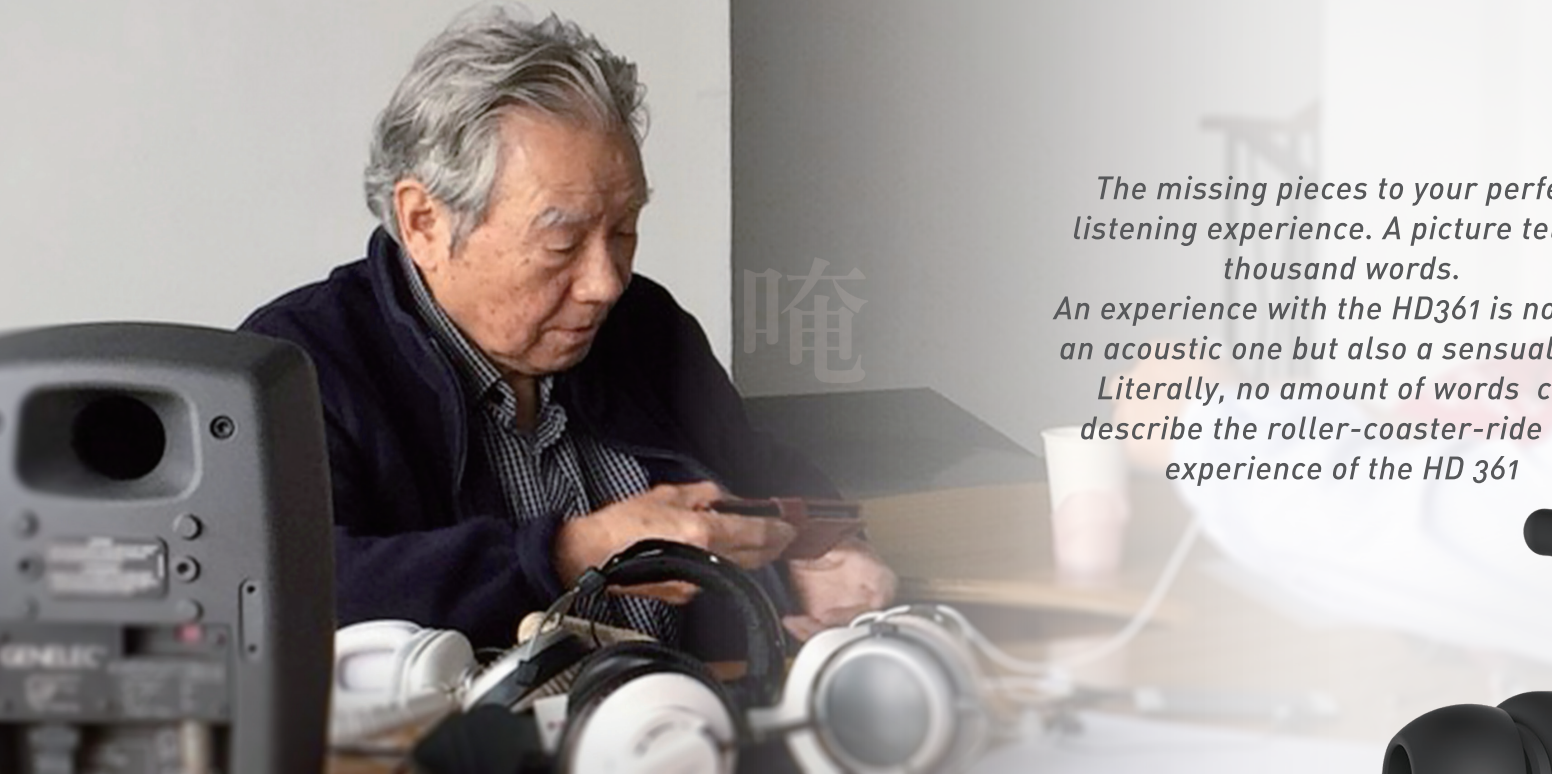

HD361 In Ear Monitoring Headphones

HD361 is a professional monitoring in ear headphone with ultra-high SPL, low distortion, and excellent transient response, which delivers clean and clear sound without any coloration as if you were there!

Ergonomic in ear design to achieve ultimate comfort even when enjoying the pure sound quality after long-time wearing.

- *Special resonance box cavity*
- *Concealing flat curvature design for on site monitoring*
- *High efficiency and wide dynamic performance.*
- *Low distortion and excellent transient response.*
- *Pure sound reproduction as if you were there!*
- *Ergonomic design to achieve stable and comfortable wearing.*