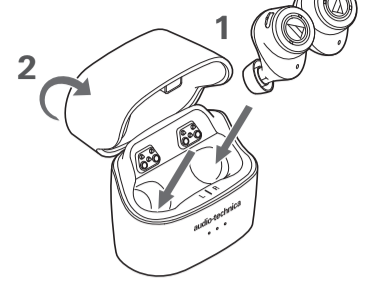

Charging case

USB Type-C™

USB Type-A

Headphones

Pairing

1 ON

(R) White Flashing quickly

(L) White Flashing quickly