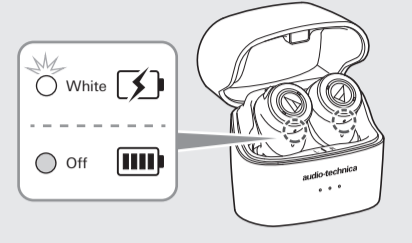

Charging case

USB Type-C™

USB Type-A

Headphones

Pairing

1 ON

(R) White Flashing quickly

(L) White Flashing quickly