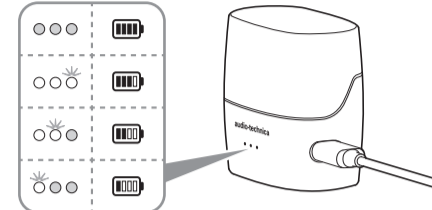

audio-technica

Check

- Headphones
- Charging case
- Eartips (XS, S, M, L)
- COMPLY™ Foam eartips (M)
- USB charging cable
- Quick start guide (this leaflet)
- Caution guide

ATH-ANC300TW

QUICK START GUIDE

Charge

Charging case

USB Type-C™

USB Type-A

Headphones

Pairing

1 ON

(R) White Flashing quickly

(L) White Flashing quickly