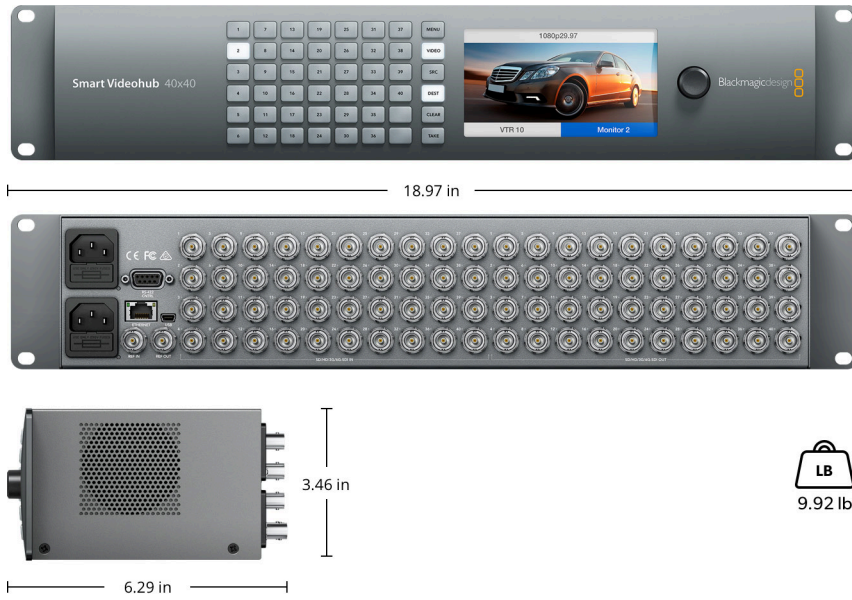

Physical Specifications

Physical Installation

2 rack unit size. Less than 6 inches deep.

Environmental Specifications

Operating temperature:
0° to 40° C (32° to 104° F)
Storage temperature:
-20° to 45° C (-4° to 113° F)
Relative Humidity:
0% to 90% non-condensing

What's Included

Smart Videohub 40x40
SD card with software and manual

Warranty

3 Year Limited Manufacturer's Warranty, and 12 Month Warranty on the front panel.