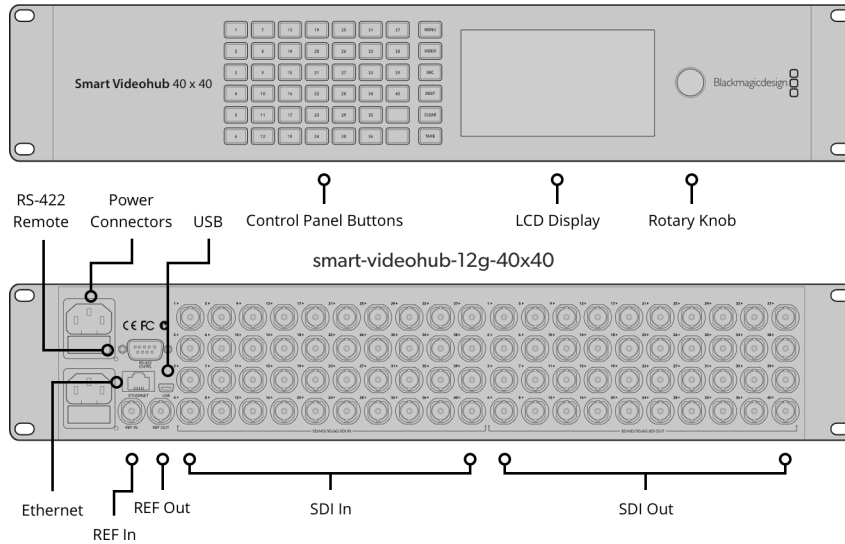

Smart Videohub 40x40

Advanced 40 x 40 multi format SD, HD and Ultra HD SDI router with built in video monitoring and spin knob control for visual routing so that you can quickly route your video by looking at it! Smart Videohub 40x40 fits a massive 80 multi rate 6G-SDI connections in a compact two rack unit size!

Control Panel Connection

Ethernet.

Serial Control Connection

DB-9 RS-422.

Multi Rate Support

Auto detection of SD, HD or 6G-SDI. Simultaneous routing of 4K, HD, SD video and DVB-ASI.

Updates

USB.

Router Control

40 buttons for local control of Videohub. 6 buttons and scroll wheel for control of LCD display or RJ45 Ethernet.

Router Configuration

Via front panel LCD or RJ45 Ethernet. USB for firmware updates and IP address setting only.

RS-422 Router Control

1 x input for controlling router crosspoint switching.

Standards

SD Video Standards

525i59.94 NTSC, 625i50 PAL

HD Video Standards

720p50, 720p59.94, 720p60
 1080p23.98, 1080p24, 1080p25,
 1080p29.97, 1080p30, 1080p50,
 1080p59.94, 1080p60
 1080PsF23.98, 1080PsF24,
 1080PsF25, 1080PsF29.97, 1080PsF30
 1080i50, 1080i59.94, 1080i60