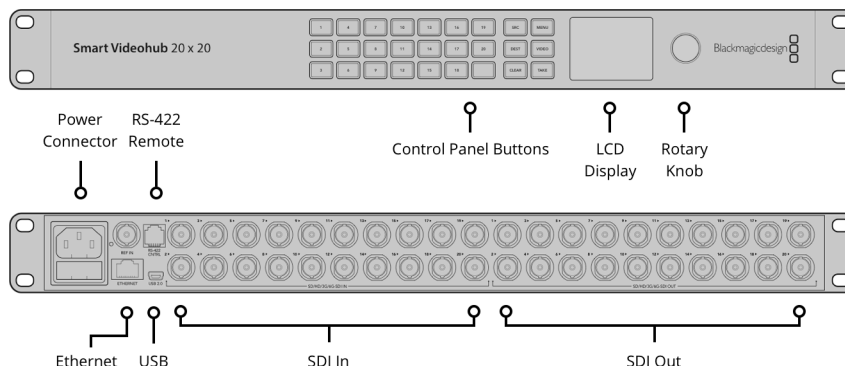

Smart Videohub 20x20

Smart Videohub 20x20 is a larger advanced Ultra HD mixed format router with built in control panel and monitoring. Ideal for larger workgroups and mobile broadcasting, it includes advanced 6G-SDI connections so you can simultaneously connect and route any combination of SD, HD and Ultra HD video all on the same router at the same time. You also get revolutionary new visual routing with the unique spin knob control, push button panel and the built in LCD screen. Also includes Ethernet for remote control and a fully customizable software development kit for Mac and Windows.

Video Input Re-Sync

None.

SDI Reclocking

On all SDI outputs

Reference Input

Tri-Sync or Black Burst.

Control Panel Connection

Ethernet.

Serial Control Connection

RJ-7 RS-422.

Multi Rate Support

Auto detection of SD, HD or 6G-SDI. Simultaneous routing of 4K, HD, SD video and DVB-ASI.

Updates

USB.

Router Control

21 buttons for local control of Videohub. 6 buttons and scroll wheel for control of LCD display or RJ45 Ethernet.

Router Configuration

Via front panel LCD or use either RJ45 Ethernet or USB 2.0 for setting IP address only.

RS-422 Router Control

1 x input for controlling router crosspoint switching.

Standards

SD Video Standards