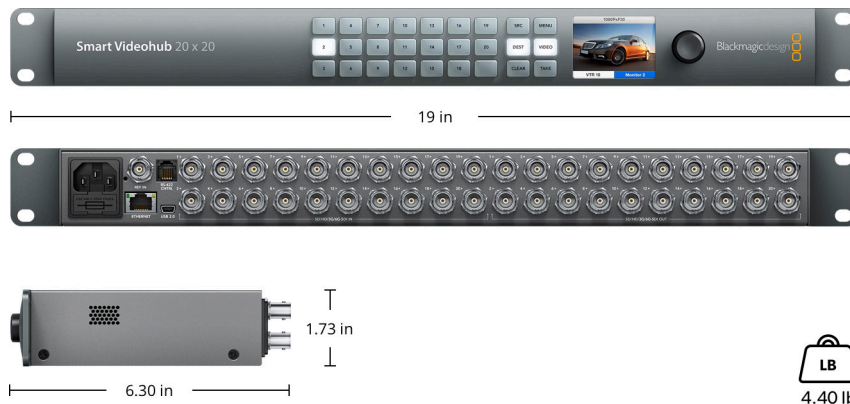

Operating Systems

Mac 10.14 Mojave,
Mac 10.15 Catalina or later.

Windows 8.1 and 10.

Software

Software Control

Router control included free for
Windows™ and Mac™.

Internal Software Upgrade

Via included updater application.

Power Requirements

Power Supply

1 x Internal 90 - 240V AC. IEC power
cable required.

Power Fail Protection

Router connections preserved and
restored instantly at power on.

Power Consumption

34 Watts

Physical Specifications

Physical Installation

1 rack unit size. Less than 6 inches
deep.