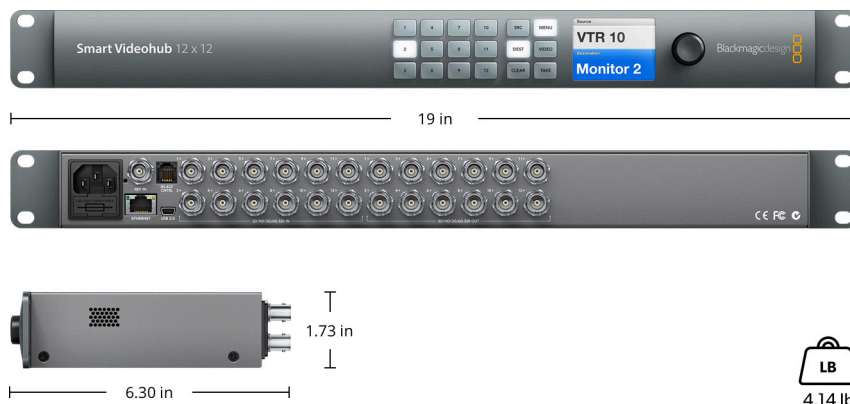

Operating Systems

Mac 10.14 Mojave,
Mac 10.15 Catalina or later.

Windows 8.1 and 10.

Display

Built in LCD for video and menu settings.

Power Requirements

Power Fail Protection

Router connections preserved and restored instantly at power on.

Power Supply

IEC power cable required. 90 - 240V AC input.

Physical Specifications

Physical Installation

1 rack unit size. Less than 6 inches deep.