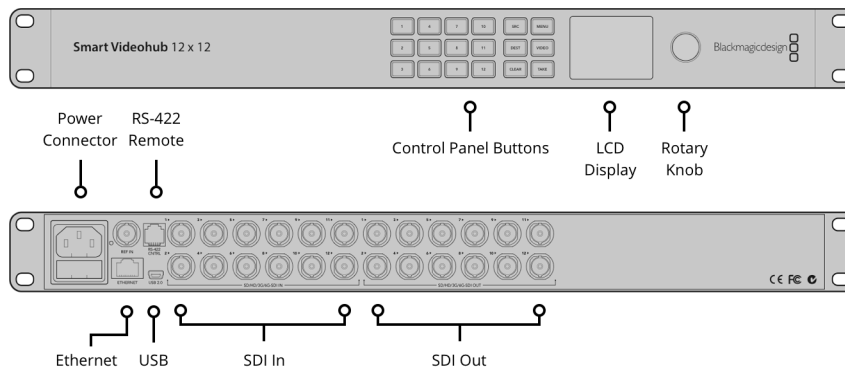

SDI Reclocking

On all SDI outputs.

Reference Input

Tri-Sync or Black Burst.

Control Panel Connection

Ethernet.

Serial Control Connection

RJ-6 RS-422.

Multi Rate Support

Auto detection of SD, HD or 6G-SDI. Simultaneous routing of 4K, HD, SD video and DVB-ASI.

Updates

USB

Front Panel Router Control

12 buttons for local control of Videohub. 6 buttons and scroll wheel for control of LCD display or RJ45 Ethernet.

Router Configuration

Via front panel LCD or RJ45 Ethernet.

RS-422 Router Control

1 x input for controlling router crosspoint switching.

Standards

SD Video Standards

525i59.94 NTSC, 625i50 PAL.

HD Video Standards