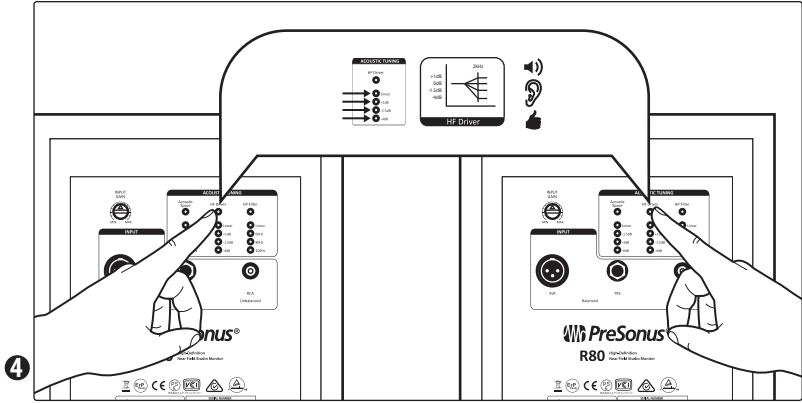

R-Series R65 and R80

Active AMT Studio Monitors

Quick Start Guide

R-Series R65 and R80

Active AMT Studio Monitors

Quick Start Guide

You must register online for the Owner's Manual and instructional videos.

Go online to my.presonus.com and create — or log into — your My.PreSonus user account.