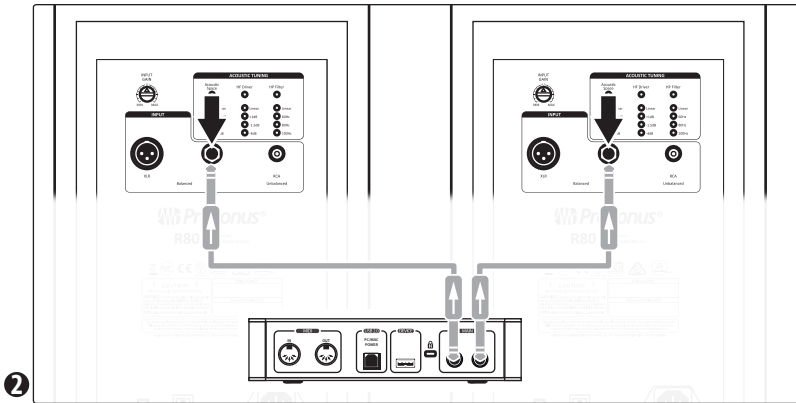

R-Series R65 and R80

Active AMT Studio Monitors

Quick Start Guide

R-Series R65 and R80

Active AMT Studio Monitors

Quick Start Guide

You must register online for the Owner's Manual and instructional videos.

Go online to my.presonus.com and create — or log into — your My.PreSonus user account.