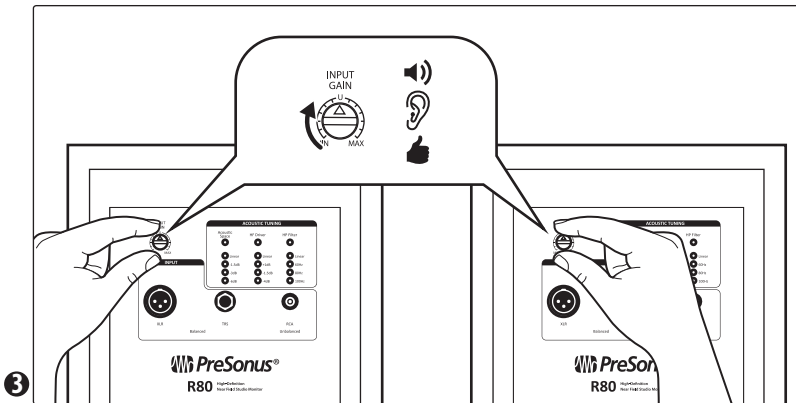

R-Series R65 and R80

Active AMT Studio Monitors

Quick Start Guide

R-Series R65 and R80

Active AMT Studio Monitors

Quick Start Guide

You must register online for the Owner's Manual and instructional videos.

Go online to my.presonus.com and create — or log into — your My.PreSonus user account.