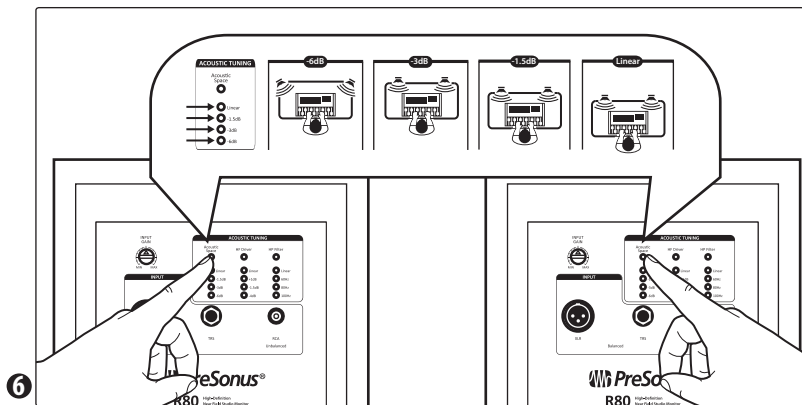

R-Series R65 and R80

Active AMT Studio Monitors

Quick Start Guide

R-Series R65 and R80

Active AMT Studio Monitors

Quick Start Guide

You must register online for the Owner's Manual and instructional videos.

Go online to my.presonus.com and create — or log into — your My.PreSonus user account.