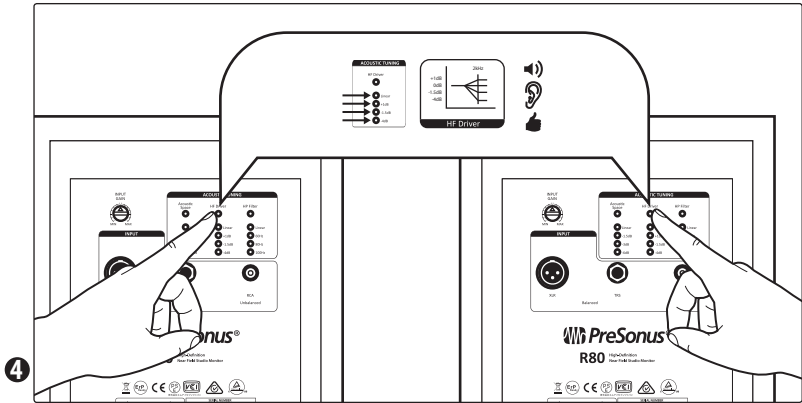

R-Series R65 and R80

Active AMT Studio Monitors

Quick Start Guide

R-Series R65 and R80

Active AMT Studio Monitors

Quick Start Guide

You must register online for the Owner's Manual and instructional videos.

Go online to my.presonus.com and create — or log into — your My.PreSonus user account.