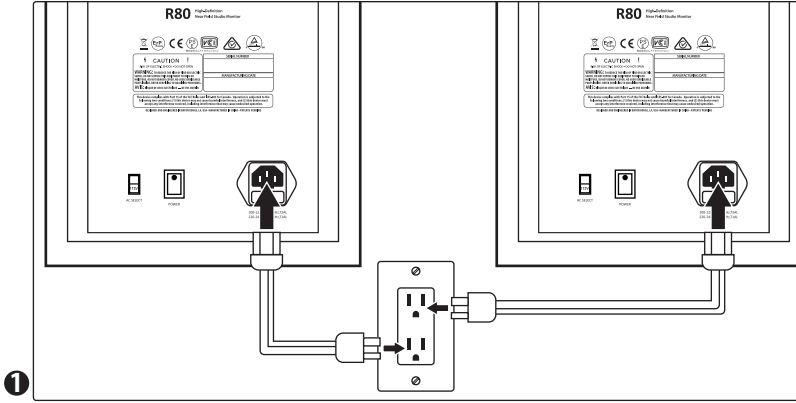

R-Series R65 and R80

Active AMT Studio Monitors

Quick Start Guide

R-Series R65 and R80

Active AMT Studio Monitors

Quick Start Guide

You must register online for the Owner's Manual and instructional videos.

Go online to my.presonus.com and create — or log into — your My.PreSonus user account.