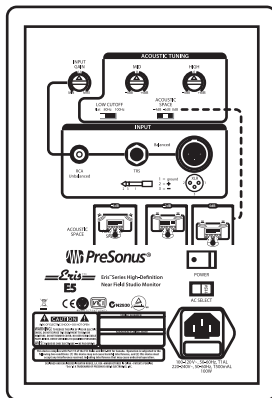

Eris™ Series E5 and E8

High-Definition Near Field Studio Monitors

Quick Start Guide

Eris™ Series E5 and E8

High-Definition Near Field Studio Monitors

Quick Start Guide

You must register online for the Owner's Manual and instructional videos.