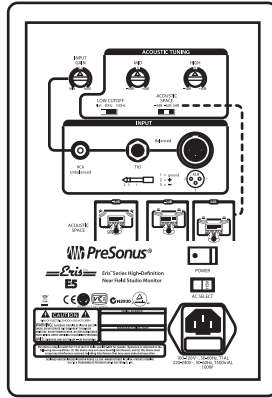

Eris™ Series E5 and E8

High-Definition Near Field Studio Monitors

Quick Start Guide

Eris™ Series E5 and E8

High-Definition Near Field Studio Monitors

Quick Start Guide

You must register online for the Owner's Manual and instructional videos.