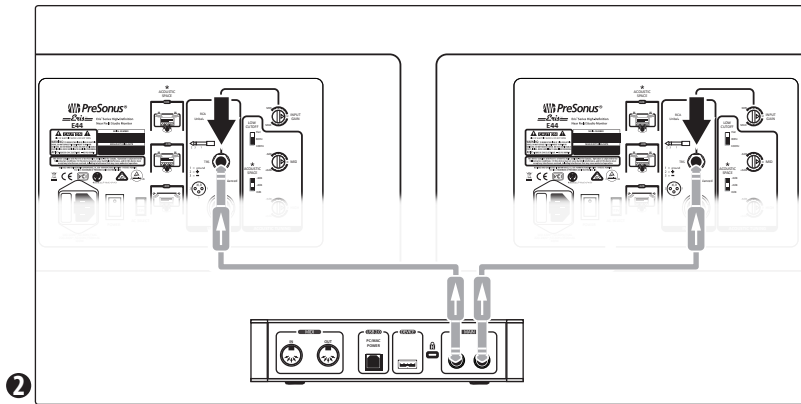

Eris™ Series E44 and E66

High-Definition MTM Studio Monitors

Quick Start Guide

Eris™ Series E44 and E66

High-Definition MTM Studio Monitors

Quick Start Guide

You must register online for the Owner's Manual and instructional videos.