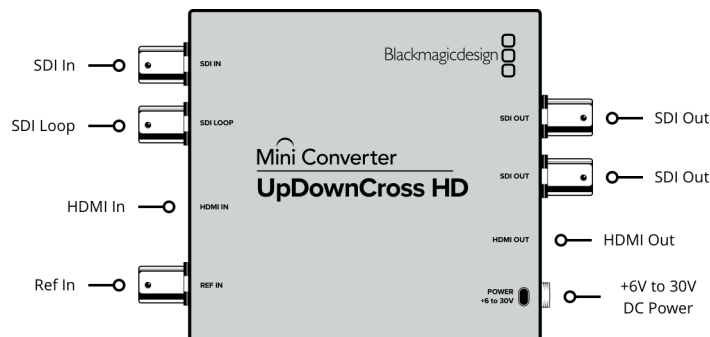

Mini Converter UpDownCross HD

Mini Converter UpDownCross HD is a full standards converter that lets you convert any SD or HD video format to any other SD or HD video format! You get both SDI and HDMI inputs and outputs, along with reference input for built in re-sync, high quality Teranex conversion algorithms, automatic audio delay for perfect AV sync, international power supply and more!

$155

Connections

SDI Video Inputs

1 x SD, HD or 3G-SDI Video Input and 1 x External Reference Input.

HDMI Video Output

HDMI type A out. Output supports EDID of the monitor.

Multi Rate Support

Auto detection of HD or standard definition SDI inputs.

HDMI Video Input

1 x HDMI type A connector.

SDI Rates

270Mb, 1.5G, 3G.

Updates and Configuration

USB

SDI Video Outputs

1 x loop out and 2 x outputs

Reference Input

Black burst and Tri-Sync for SD & HD.

Relocking

Yes

Standards

SD Video Standards

525i59.94 NTSC, 625i50 PAL