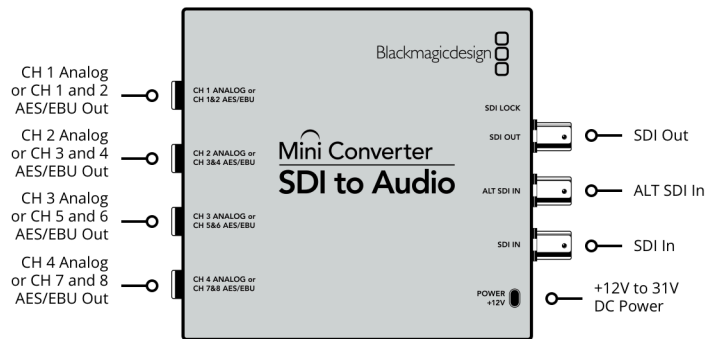

Mini Converter SDI to Audio

The perfect way to de-embed audio from any SDI source in SD and HD formats up to 1080p60! Audio is output on 1/4" connectors for balanced analog and AES/EBU audio output to equipment such as mixers, analog decks, audio monitors and more. Mini Converter SDI to Audio is the ideal SD/HD SDI audio de-embedder for when you don't need the cost of the Ultra HD model!

Digital Audio Outputs

8 channels of professional balanced AES/EBU audio.

SDI Redundant Inputs

Automatically switches over if main SDI input is lost.

Multi Rate Support

Auto detection of SD, HD or 3G-SDI.

Updates and Configuration

Via USB 2.0 high speed. (480 Mb/s)

Reclocking

Yes

Standards

SD Video Standards

525i59.94 NTSC, 625i50 PAL

HD Video Standards

720p50, 720p59.94, 720p60,
1080p23.98, 1080p24, 1080p25,
1080p29.97, 1080p30, 1080p50,
1080p59.94, 1080p60, 1080PsF23.98,
1080PsF24, 1080PsF25,
1080PsF29.97, 1080PsF30, 1080i50,
1080i59.94, 1080i60