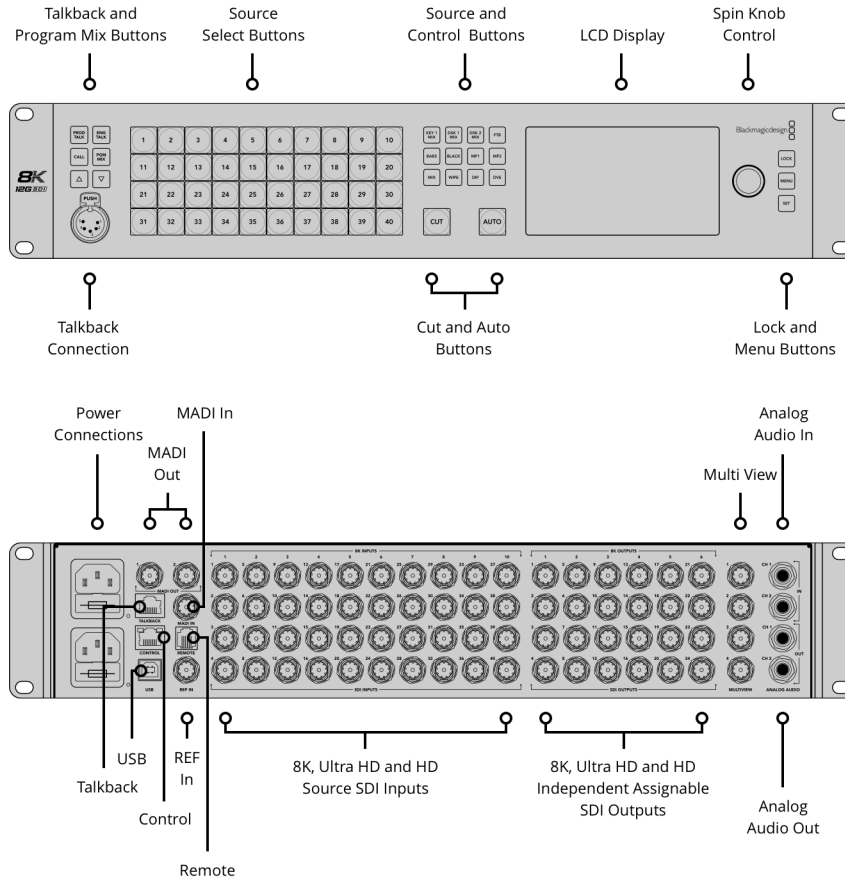

#### Control Panel Connection

Ethernet supports 10/100/1000 BaseT. Allows direct connection between panel and chassis, or via network.

#### Internal Timecode Generator

Yes

#### Tally Output

Added via ethernet connection to Blackmagic Design GPI and Tally Interface product. (Not included).

#### Computer Interface

1 x USB 2.0 port.