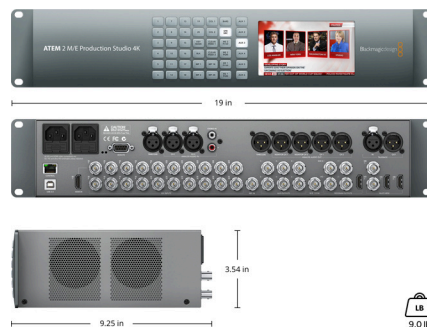

Software

Control Panel Included

ATEM Software Control Panel included free for Mac 10.12 Sierra, Mac 10.13 High Sierra or later and Windows 8.1 64-bit or Windows 10 64-bit.

Software Updates

Using USB 2.0 connection directly connected to Mac OS or Windows computers. Includes ATEM Setup Utility.

Configuration

Set via ATEM Software Control Panel, excluding ATEM chassis IP address which is set via the ATEM Setup Utility connected via USB to chassis.

Operating Systems

Mac 10.14 Mojave,
Mac 10.15 Catalina or later.

Windows 8.1 and 10.

Power Requirements

Power Supply

2 x Internal 100 - 240V AC.

Power Usage

150 W

Physical Specifications

Physical Installation

Physical Installation

2 Rack Unit Size.