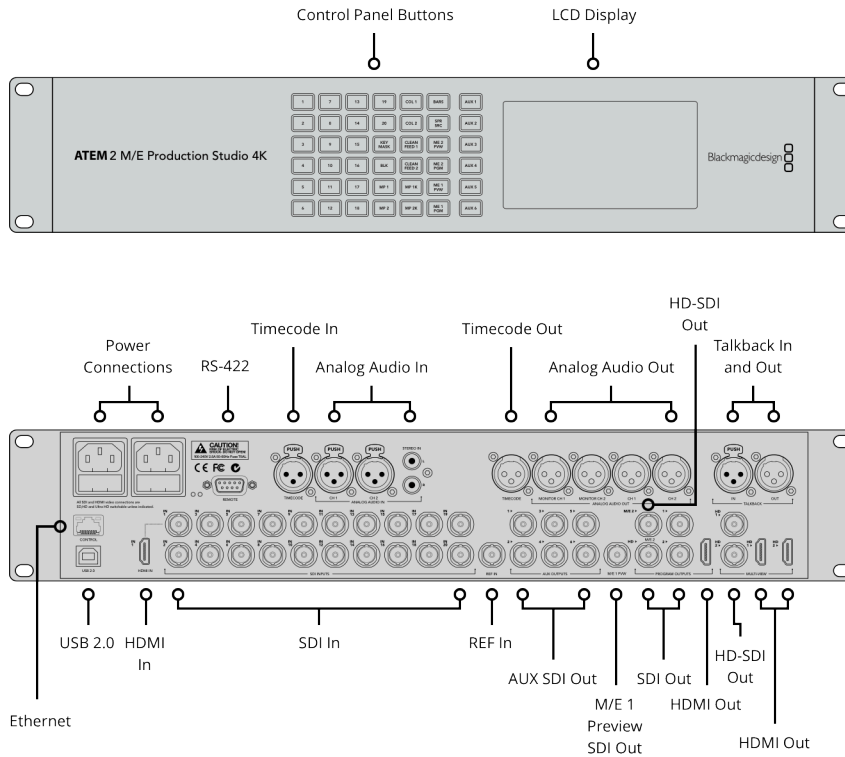

#### HDMI Multi View Outputs

2

#### Control Panel Connection

Ethernet supports 10/100/1000 BaseT. Allows direct connection between panel and chassis, or via network.

#### Tally Output

Added via ethernet connection to Blackmagic Design GPI and Tally Interface product. (Not included.)

#### Computer Interface

1 x USB 2.0 port.