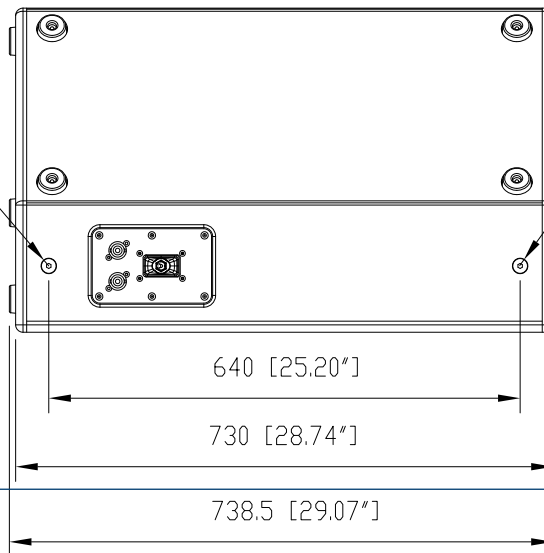

### Size

Height:	739 mm / 29.09 inches
Width:	440 mm / 17.32 inches
Depth:	350 mm / 13.78 inches
Weight:	31 kg / 68.34 lbs

### Shipping informations

Package Height:	800 mm / 31.5 inches
Package Width:	500 mm / 19.69 inches
Package Depth:	410 mm / 16.14 inches
Package Weight:	35 kg / 77.16 lbs

**PART NUMBER**

- **13000412**

V 35

395 [15.55"]

190 [7.48"]

R1002 [R39.45"]

440 [17.32"]

323.8 [12.75"]

35°

8.5 [0.33"]

185.59 [7.31"]

365.48 [14.39"]

177 [6.97"]

640 [25.20"]

640 [25.20"]

730 [28.74"]

738.5 [29.07"]

V  
35