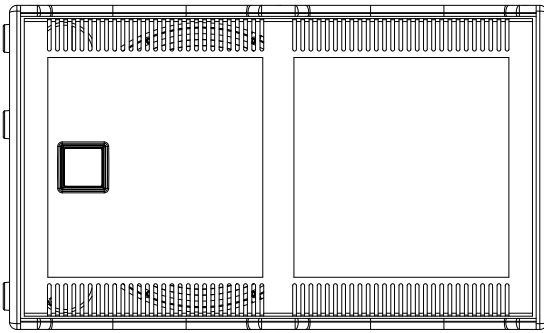

90 [3.54"]

45 [1.77"]

395 [15.55"]

190 [7.48"]

R1002 [R39.45"]