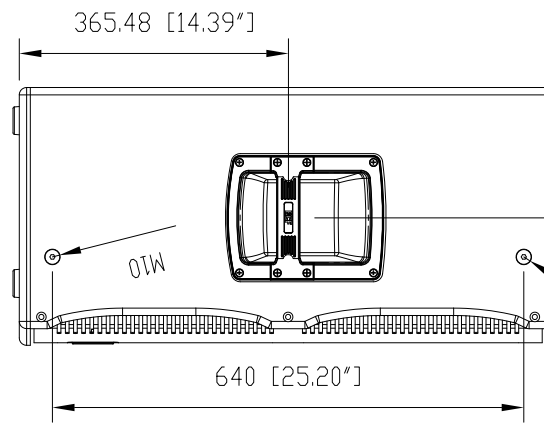

### Size

Height:	739 mm / 29.09 inches
Width:	440 mm / 17.32 inches
Depth:	350 mm / 13.78 inches
Weight:	31 kg / 68.34 lbs

### Shipping informations

Package Height:	800 mm / 31.5 inches
Package Width:	500 mm / 19.69 inches
Package Depth:	410 mm / 16.14 inches
Package Weight:	35 kg / 77.16 lbs

**PART NUMBER**

- **13000412**

V 35

395 [15.55"]

190 [7.48"]

R1002 [R39.45"]

440 [17.32"]

323.8 [12.75"]

35°

8.5 [0.33"]

185.59 [7.31"]

365.48 [14.39"]

177 [6.97"]

640 [25.20"]

640 [25.20"]

730 [28.74"]

738.5 [29.07"]

V  
35