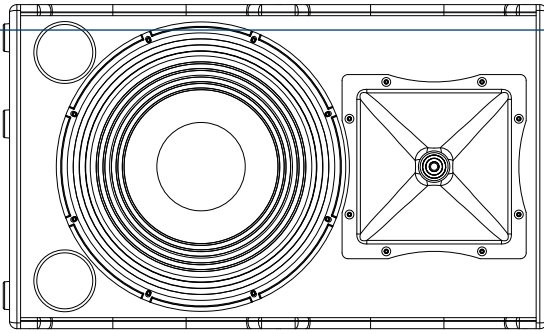

175.65 [6.92"]

350 [13.78"]

230 [9.06"]

45 [1.77"]

220 [8.66"]