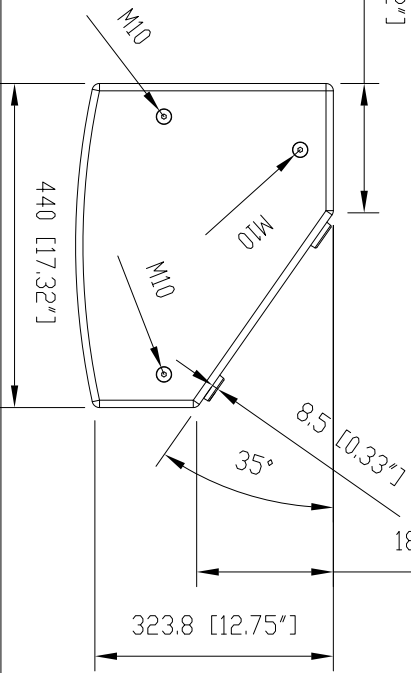

### Size

Height:	739 mm / 29.09 inches
Width:	440 mm / 17.32 inches
Depth:	350 mm / 13.78 inches
Weight:	31 kg / 68.34 lbs

### Shipping informations

Package Height:	800 mm / 31.5 inches
Package Width:	500 mm / 19.69 inches
Package Depth:	410 mm / 16.14 inches
Package Weight:	35 kg / 77.16 lbs

**PART NUMBER**

- **13000412**

V 35

EAN 8024530010966

175.65 [6.92"]

350 [13.78"]

230 [9.06"]

45 [1.77"]

220 [8.66"]

90 [3.54"]

45 [1.77"]

395 [15.55"]

190 [7.48"]

R1002 [R39.45"]

440 [17.32"]

323.8 [12.75"]

35°

8.5 [0.33"]

185.59 [7.31"]