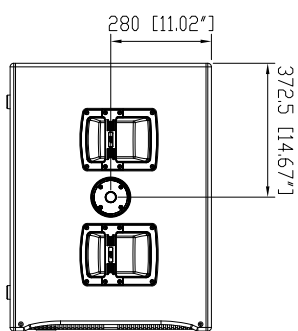

TECHNICAL SPECIFICATIONS

Acoustical specifications	Frequency Response (-10dB):	30 Hz ÷ 250 Hz
	Max SPL @ 1m:	141 dB
	System Sensitivity:	99 dB
Power section	Nominal Impedance (ohm):	4 ohm
	Power Handling:	3000 W RMS
	Peak Power Handling:	12000 W PEAK
	Recommended Amplifier:	6000 W
Transducers	Woofers:	2 x 18", 4.0" v.c
	Nominal Impedance (ohm):	8 ohm
	Input Power Rating:	3000 W AES, 6000 W PEAK
Input/Output section	Input connectors:	Speakon® NL4
	Output connectors:	Speakon® NL4
Standard compliance	CE marking:	Yes
Physical specifications	Cabinet/Case Material:	Baltic birch plywood
	Handles:	4 Side
	Pole mount/Cap:	Yes
	Grille:	Steel
	Color:	Black
Size	Height:	569 mm / 22.4 inches
	Width:	1200 mm / 47.24 inches
	Depth:	745 mm / 29.33 inches
	Weight:	78.2 kg / 172.4 lbs
Shipping informations	Package Height:	630 mm / 24.8 inches
	Package Width:	1265 mm / 49.8 inches
	Package Depth:	805 mm / 31.69 inches
	Package Weight:	93 kg / 205.03 lbs

PART NUMBER

- **13000414**

V 218-S

EAN 8024530010980

V 218-S