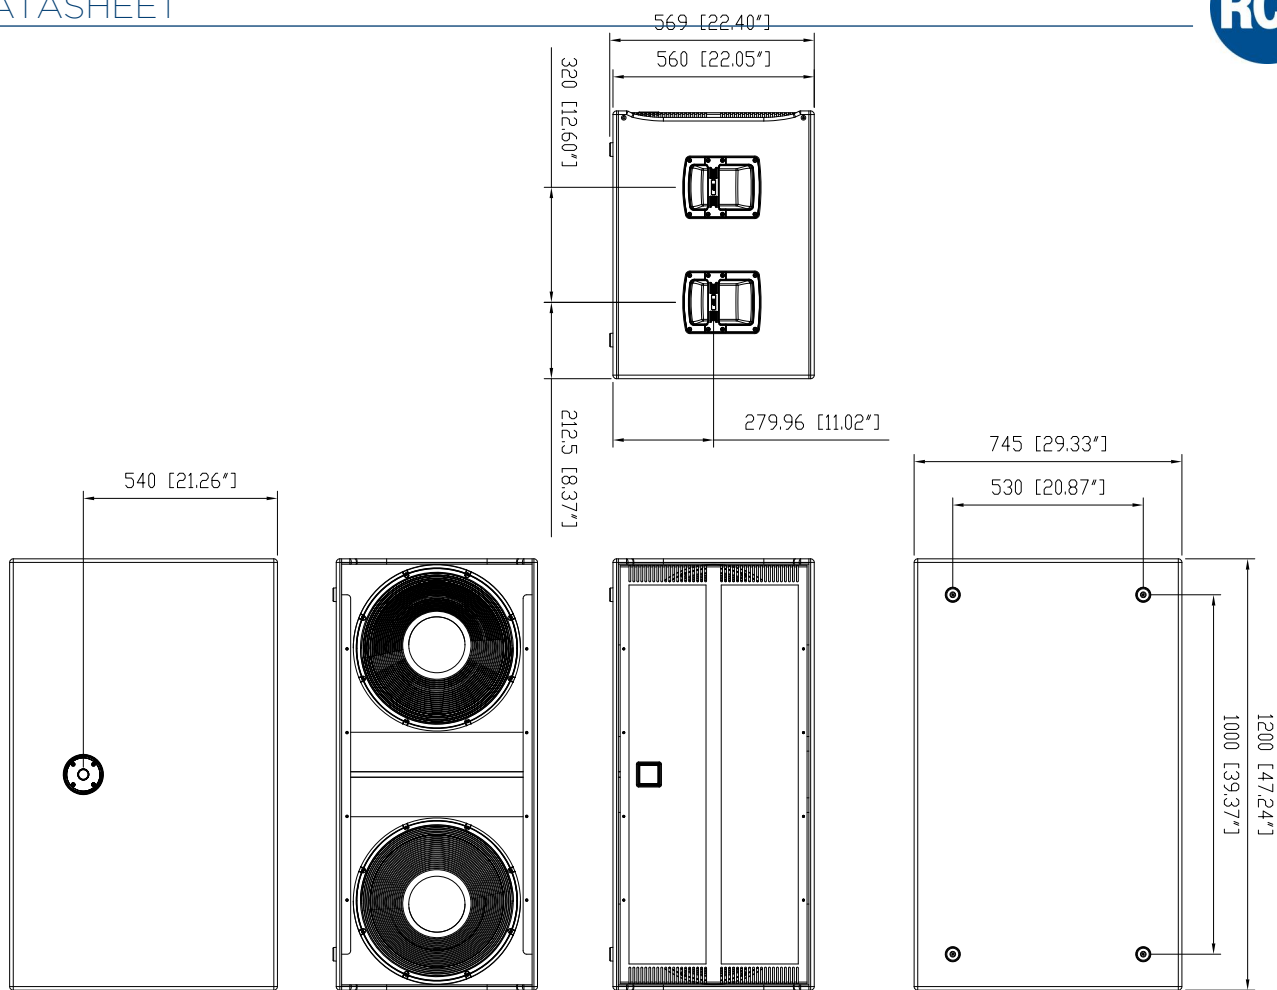

V 218-S

PASSIVE BASS REFLEX SUBWOOFER

DESCRIPTION

The V218 is a compact, high-output bass reflex subwoofer. The system is equipped with two advanced neodymium 18" RCF precision woofers mounted in a front-loaded configuration. This new high power design marks the latest refinements in RCF experiences in compact subwoofer design, resulting in a fast and controlled reproduction of the bass frequency range. The two transducers couple to achieve tight and maximised output, while the subwoofer design ensures an efficient acoustic response down to 30 Hz

FEATURES

- High power, bass reflex subwoofer system
- 2 x 18" high power, 4" voice coil hyperventated woofers
- 141 dB max SPL
- 3000 Watt AES
- Very high output, response down to 30 Hz
- Birch plywood cabinet
- Weather resistant, textured, polyurea finish
- Epoxy powder coated front grille

TECHNICAL SPECIFICATIONS

Acoustical specifications	Frequency Response (-10dB):	30 Hz ÷ 250 Hz
	Max SPL @ 1m:	141 dB
	System Sensitivity:	99 dB
Power section	Nominal Impedance (ohm):	4 ohm
	Power Handling:	3000 W RMS
	Peak Power Handling:	12000 W PEAK
	Recommended Amplifier:	6000 W
Transducers	Woofers:	2 x 18", 4.0" v.c
	Nominal Impedance (ohm):	8 ohm
	Input Power Rating:	3000 W AES, 6000 W PEAK
Input/Output section	Input connectors:	Speakon® NL4
	Output connectors:	Speakon® NL4
Standard compliance	CE marking:	Yes
Physical specifications	Cabinet/Case Material:	Baltic birch plywood
	Handles:	4 Side
	Pole mount/Cap:	Yes
	Grille:	Steel
	Color:	Black
Size	Height:	569 mm / 22.4 inches
	Width:	1200 mm / 47.24 inches
	Depth:	745 mm / 29.33 inches
	Weight:	78.2 kg / 172.4 lbs
Shipping informations	Package Height:	630 mm / 24.8 inches
	Package Width:	1265 mm / 49.8 inches
	Package Depth:	805 mm / 31.69 inches
	Package Weight:	93 kg / 205.03 lbs

PART NUMBER

- **13000414**

V 218-S

EAN 8024530010980

V 218-S