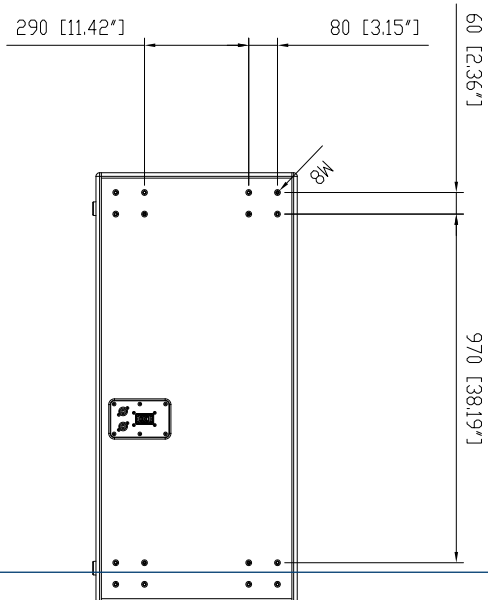

V 218-S

PASSIVE BASS REFLEX SUBWOOFER

DESCRIPTION

The V218 is a compact, high-output bass reflex subwoofer. The system is equipped with two advanced neodymium 18" RCF precision woofers mounted in a front-loaded configuration. This new high power design marks the latest refinements in RCF experiences in compact subwoofer design, resulting in a fast and controlled reproduction of the bass frequency range. The two transducers couple to achieve tight and maximised output, while the subwoofer design ensures an efficient acoustic response down to 30 Hz

TECHNICAL SPECIFICATIONS

Acoustical specifications	Frequency Response (-10dB):	30 Hz ÷ 250 Hz
	Max SPL @ 1m:	141 dB
	System Sensitivity:	99 dB
Power section	Nominal Impedance (ohm):	4 ohm
	Power Handling:	3000 W RMS
	Peak Power Handling:	12000 W PEAK
	Recommended Amplifier:	6000 W
Transducers	Woofers:	2 x 18", 4.0" v.c
	Nominal Impedance (ohm):	8 ohm
	Input Power Rating:	3000 W AES, 6000 W PEAK
Input/Output section	Input connectors:	Speakon® NL4
	Output connectors:	Speakon® NL4
Standard compliance	CE marking:	Yes
Physical specifications	Cabinet/Case Material:	Baltic birch plywood
	Handles:	4 Side
	Pole mount/Cap:	Yes
	Grille:	Steel
	Color:	Black
Size	Height:	569 mm / 22.4 inches
	Width:	1200 mm / 47.24 inches
	Depth:	745 mm / 29.33 inches
	Weight:	78.2 kg / 172.4 lbs
Shipping informations	Package Height:	630 mm / 24.8 inches
	Package Width:	1265 mm / 49.8 inches
	Package Depth:	805 mm / 31.69 inches
	Package Weight:	93 kg / 205.03 lbs

PART NUMBER

- **13000414**

V 218-S

EAN 8024530010980

V 218-S