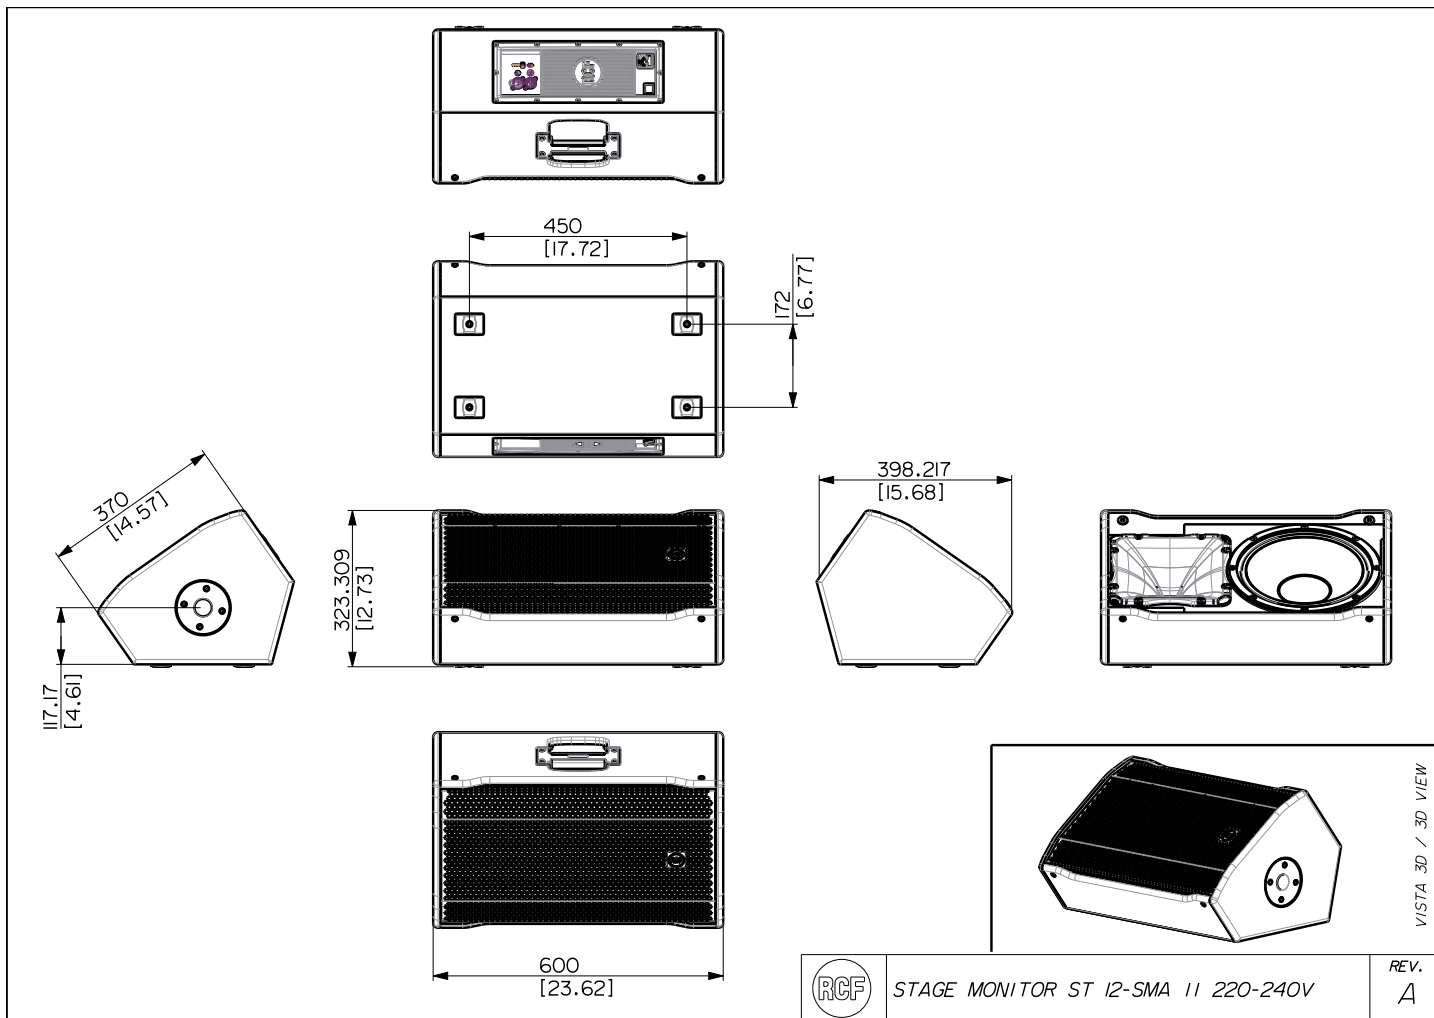

FEATURES

- 1200 Watt
- 130 dB max SPL
- 90° x 60° coverage
- FiRPHASE for 0° Phase Response
- 12" Woofer, 2.5" v.c.
- 1.0" C.Driver, 1.4 v.c.
- Multifunctional cabinet

TECHNICAL SPECIFICATIONS

Acoustical specifications	Frequency Response:	45 Hz ÷ 20000 Hz
	Max SPL @ 1m:	129 dB
	Horizontal coverage angle:	90°
	Vertical coverage angle:	60°
Transducers	Compression Driver:	1 x 1.0", 1.4" v.c
	Woofers:	12", 2.5" v.c
Input/Output section	Input signal:	bal/unbal
	Input connectors:	XLR, Jack
	Output connectors:	XLR
	Input sensitivity:	-2 dBu/+4 dBu
Processor section	Crossover Frequencies:	1400 Hz
	Protections:	RMS, HF
	Limiter:	Soft Limiter
Power section	Total Power:	1200 W Peak, 600 W RMS
	High frequencies:	800 W Peak, 400 W RMS
	Low frequencies:	400 W Peak, 200 W RMS
	Cooling:	Convection
	Connections:	VDE
Standard compliance	CE marking:	Yes
Physical specifications	Cabinet/Case Material:	Baltic birch plywood
	Handles:	1 side
	Pole mount/Cap:	Yes
	Grille:	Steel
	Color:	Black
Size	Height:	318 mm / 12.52 inches
	Width:	594 mm / 23.39 inches
	Depth:	400 mm / 15.75 inches
	Weight:	17.3 kg / 38.14 lbs
Shipping informations	Package Height:	604 mm / 23.78 inches
	Package Width:	352 mm / 13.86 inches
	Package Depth:	412 mm / 16.22 inches
	Package Weight:	19 kg / 41.89 lbs

EAN 8024530017651

ACCESSORIES

	AC PMA - POLE MOUNT	PART NUMBER EAN:	13360034 8024530007713
	AC PM-M20	PART NUMBER EAN:	13360067 8024530014599
	AC PMX POLE MOUNT M20	PART NUMBER EAN:	13360232 8024530010058
	AC PRO-FS PROFESS. LOCKING FLOOR STAND	PART NUMBER EAN:	13360109 8024530006471
	AC PRO-LF PROFESSIONAL LOCKING FLANGE	PART NUMBER EAN:	13360111 8024530006495
	AC PRO-PM PROFESS. LOCKING POLE MOUNT	PART NUMBER EAN:	13360110 8024530006488
	AC XLR-3M3F XLR CONN. 3MALE3FEMALEXCABLE	PART NUMBER EAN:	13360102 8024530006402
	COVER CVR ST 12-SMA	PART NUMBER EAN:	13360319 8024530013455
	SPEAKER CABINET FLOOR STAND-STEEL	PART NUMBER EAN:	13360035 8024530005030