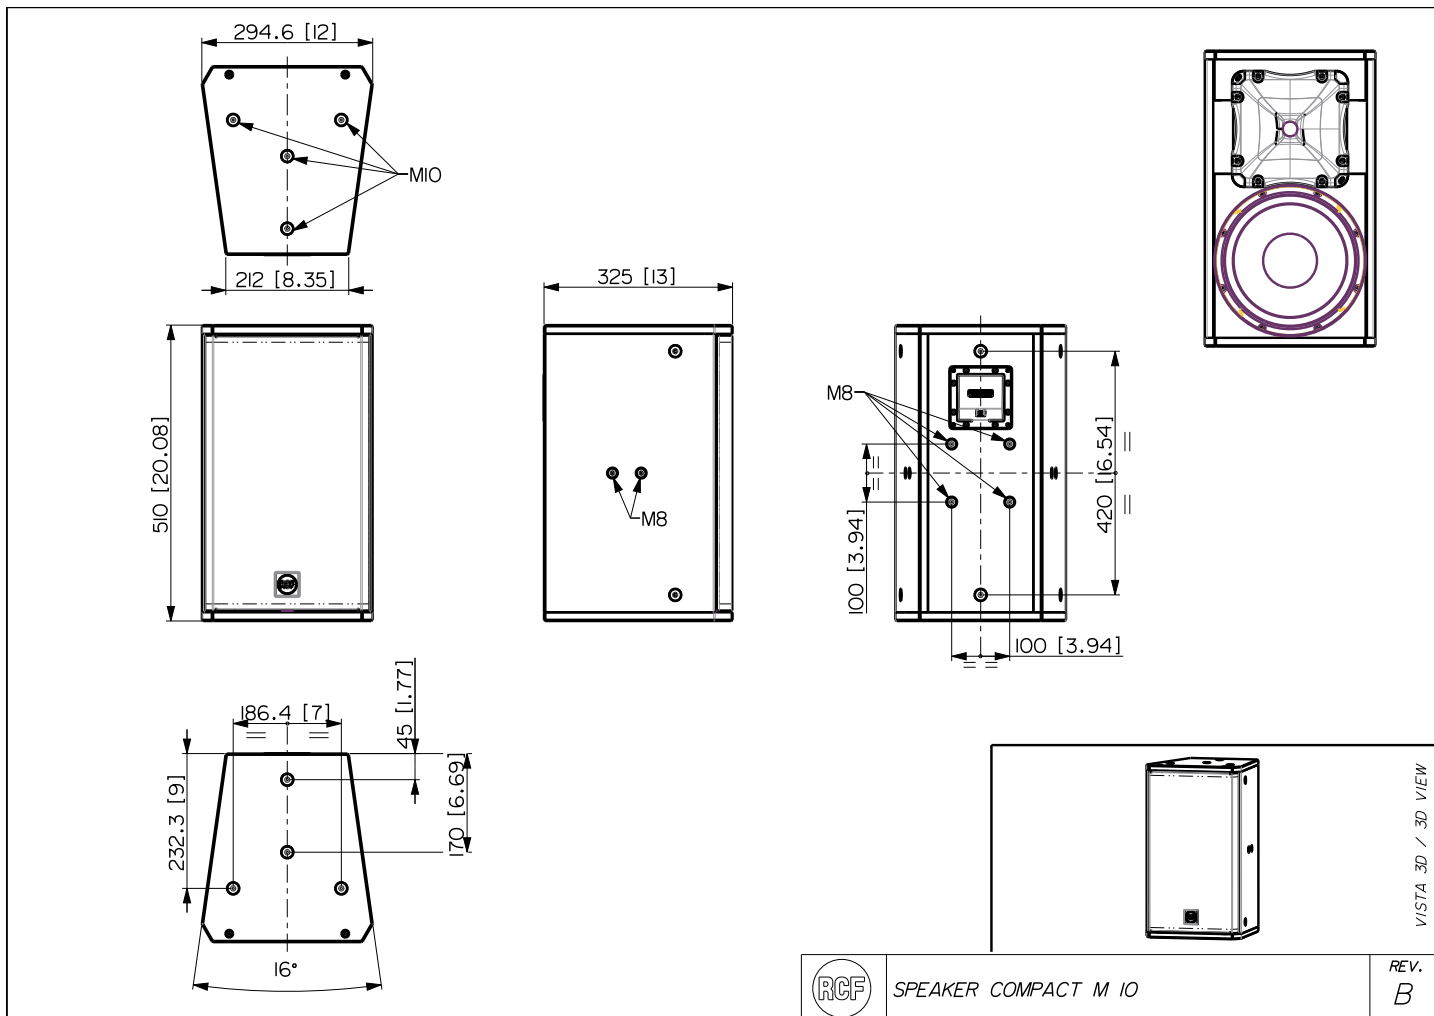

SPEAKER COMPACT M 10

REV.
B

VISTA 3D / 3D VIEW