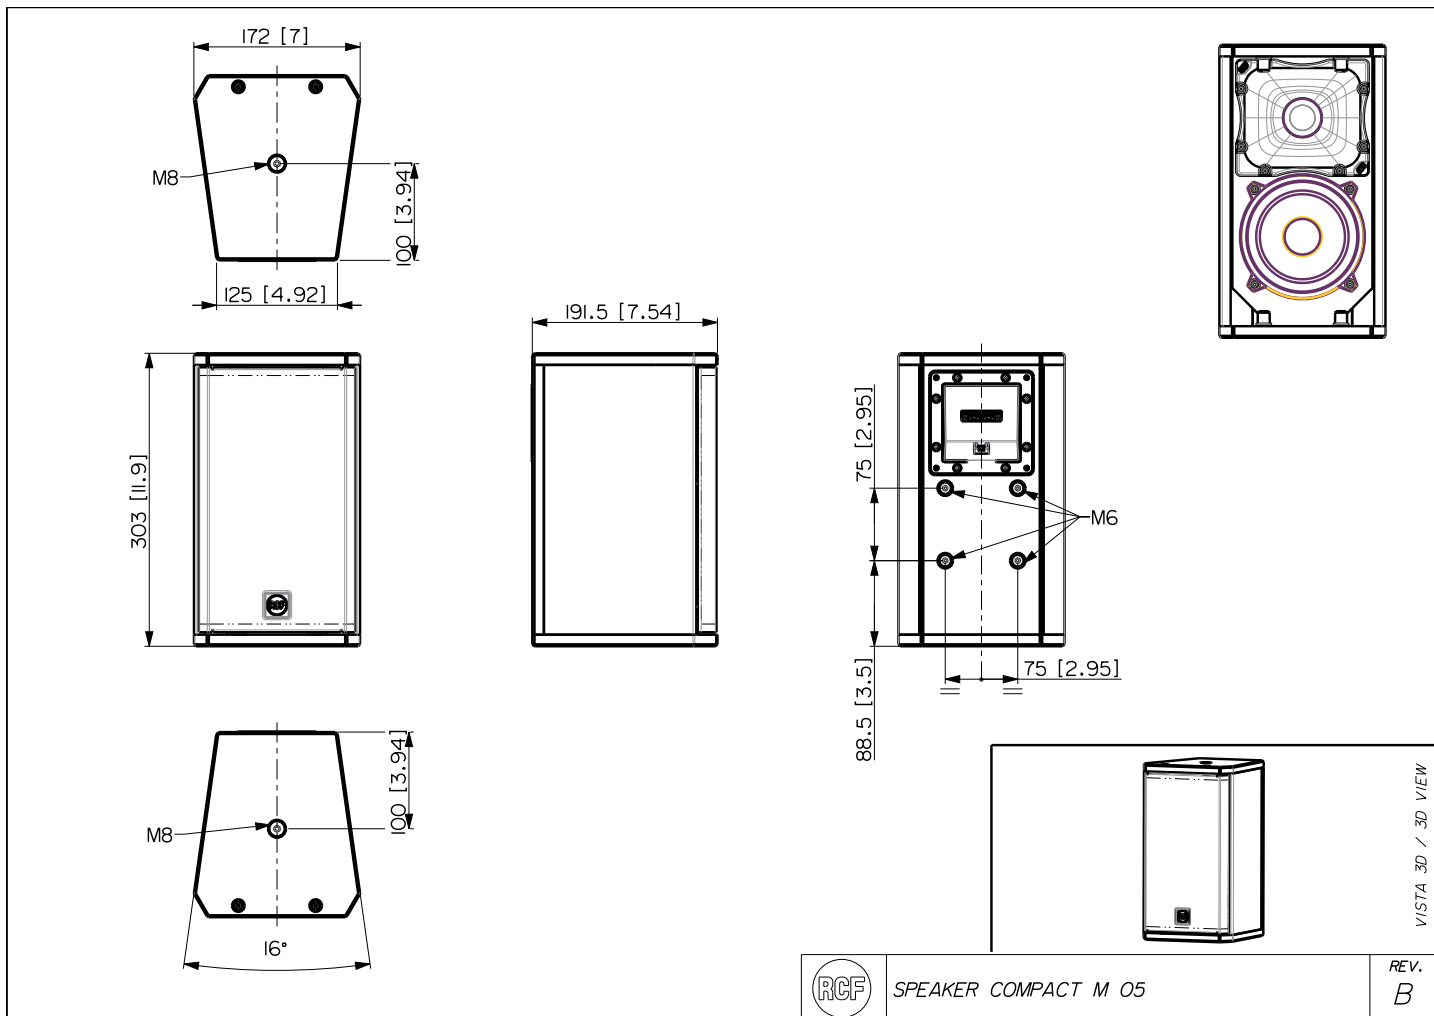

FEATURES

- 80 W RMS power handling
- 115 dB max SPL
- 70 ÷ 20000 Hz frequency range
- 120° x 80° constant directivity coverage angle
- 1 x 5" high power woofer
- 1 x 1" voice coil neodymium dome tweeter
- High quality plywood cabinet
- Steel front grille with clothing
- Installation points available on rear, top and bottom panels
- 4 pole EUROBLOCK connector (audio input and parallel link output)

TECHNICAL SPECIFICATIONS

Acoustical specifications	Frequency Response (-10dB):	70 Hz ÷ 20000 Hz
	Max SPL @ 1m:	115 dB
	Horizontal coverage angle:	120°
	Vertical coverage angle:	80°
	Directivity index Q:	7
	System Sensitivity:	89 dB
Power section	Nominal Impedance (ohm):	8 ohm
	Power Handling:	80 W RMS
	Peak Power Handling:	320 W PEAK
	Recommended Amplifier:	160 W
	Crossover Frequencies:	2200 Hz
Transducers	Dome Tweeter:	1.3" neo, 1.0" v.c
	Nominal Impedance (ohm):	8 ohm
	Input Power Rating:	15 W AES, 30 W PROGRAM POWER
	Sensitivity:	92 dB, 1W @ 1m
	Woofers:	5.0", 1.2" v.c
	Nominal Impedance (ohm):	8 ohm
	Input Power Rating:	80 W AES, 160 W PROGRAM POWER
	Sensitivity:	89 dB, 1W @ 1m
Input/Output section	Input connectors:	Euroblock
	Output connectors:	Euroblock
Standard compliance	CE marking:	Yes
Physical specifications	Cabinet/Case Material:	Plywood
	Hardware:	4 x M6, 2 x M8
	Grille:	Steel with clothing
	Color:	Black
Size	Height:	303 mm / 11.93 inches
	Width:	172 mm / 6.77 inches
	Depth:	191 mm / 7.52 inches
	Weight:	4.5 kg / 9.92 lbs
Shipping informations	Package Height:	324 mm / 12.76 inches
	Package Width:	215 mm / 8.46 inches
	Package Depth:	196 mm / 7.72 inches
	Package Weight:	6 kg / 13.23 lbs

PART NUMBER

- **13000581**
COMPACT M 05
Black
EAN 8024530017774

SPEAKER COMPACT M 05

REV.
B

VISTA 3D / 3D VIEW

ACCESSORIES

PANEL PNL IN-OUT SPEAKON

PART NUMBER