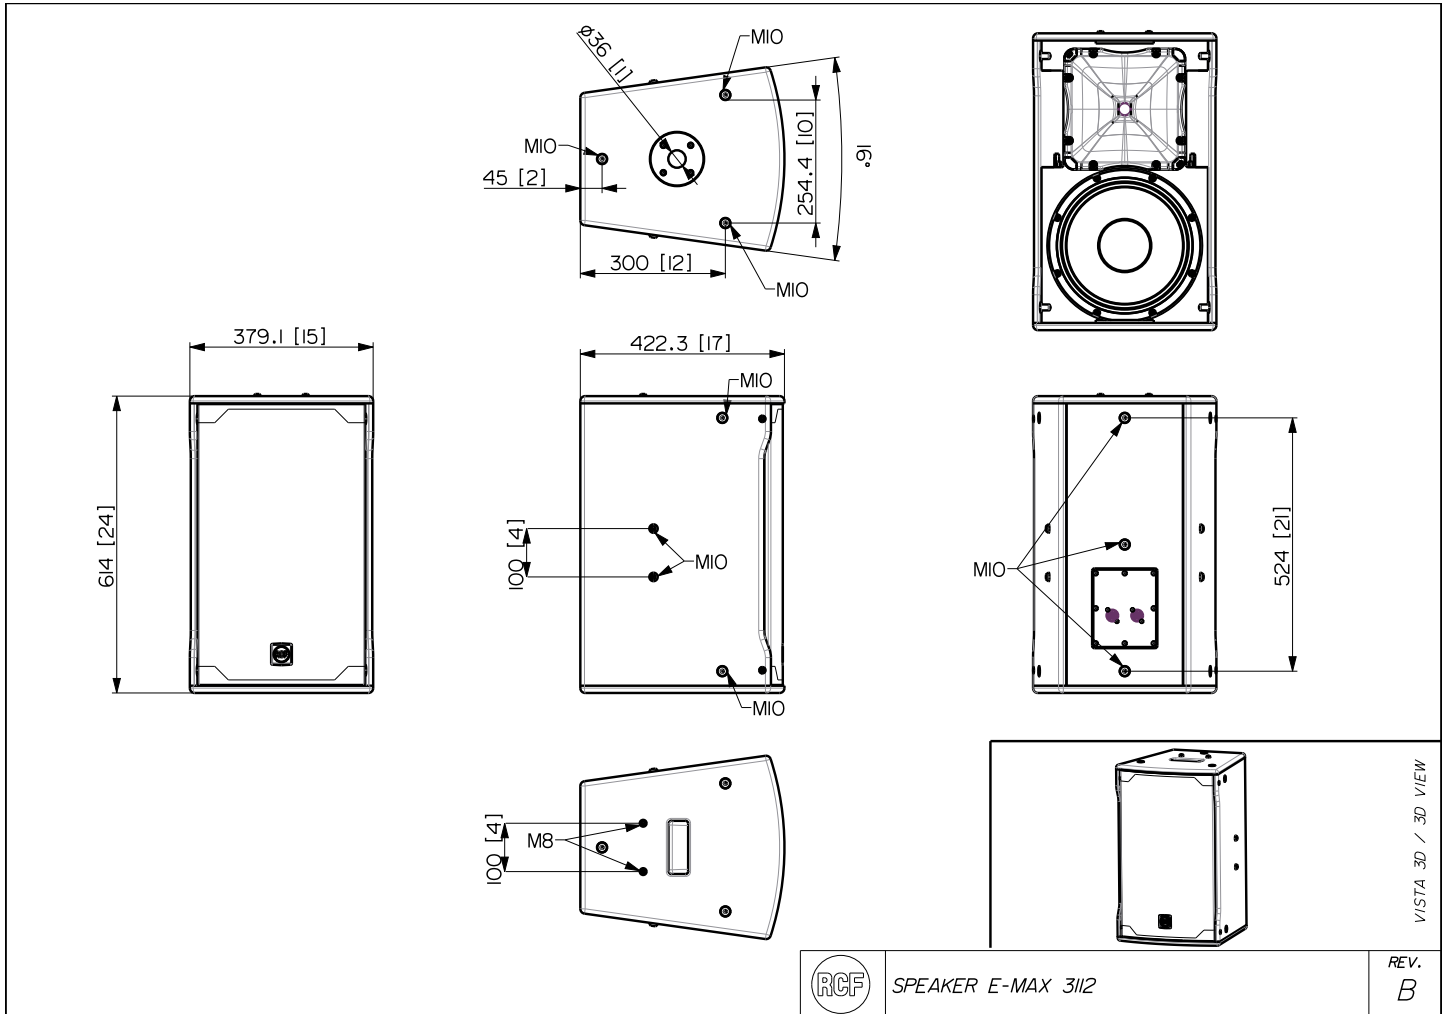

SPEAKER E-MAX 3112

REV.
B

VISTA 3D / 3D VIEW