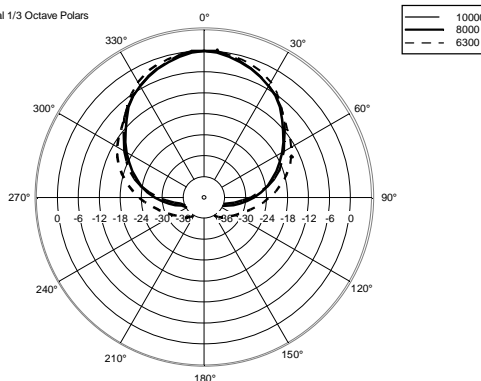

FEATURES

- 1200 WATT PEAK, 600 WATT RMS
- 129 dB max spl
- 90 x 60, Wide dispersion constant directivity horn
- 12" woofer, 2.5" voice coil
- 1" HF driver, 1.7" voice coil

TECHNICAL SPECIFICATIONS

Acoustical specifications	Frequency Response:	45 Hz ÷ 20000 Hz
	Max SPL @ 1m:	129 dB
	Horizontal coverage angle:	90°
	Vertical coverage angle:	60°
Transducers	Compression Driver:	1.0", 1.75" v.c
	Woofer:	12", 2.5" v.c
Input/Output section	Input signal:	bal/unbal
	Input connectors:	Combo XLR/Jack
	Output connectors:	XLR
	Input sensitivity:	-2 dBu/+4 dBu
Processor section	Crossover Frequencies:	1700 Hz
	Protections:	Thermal, RMS
	Limiter:	Fast Limiter
	Controls:	Volume, EQ Shape, Mic/Line
Power section	Total Power:	1200 W Peak, 600 W RMS
	High frequencies:	400 W Peak, 200 W RMS
	Low frequencies:	800 W Peak, 400 W RMS
	Cooling:	Convection
	Connections:	VDE
Standard compliance	CE marking:	Yes
Physical specifications	Cabinet/Case Material:	Baltic birch plywood
	Hardware:	3 x Flytricks
	Handles:	2 side
	Pole mount/Cap:	Yes
	Color:	Black
Size	Height:	627 mm / 24.69 inches
	Width:	380 mm / 14.96 inches
	Depth:	380 mm / 14.96 inches
	Weight:	23 kg / 50.71 lbs
Shipping informations	Package Height:	668 mm / 26.3 inches
	Package Width:	434 mm / 17.09 inches
	Package Depth:	434 mm / 17.09 inches
	Package Weight:	26 kg / 57.32 lbs

EAN 8024530009779

Horizontal 1/3 Octave Polars

Horizontal 1/3 Octave Polars

Horizontal 1/3 Octave Polars

Horizontal 1/3 Octave Polars

Horizontal 1/3 Octave Polars

Horizontal 1/3 Octave Polars

Horizontal 1/3 Octave Polars