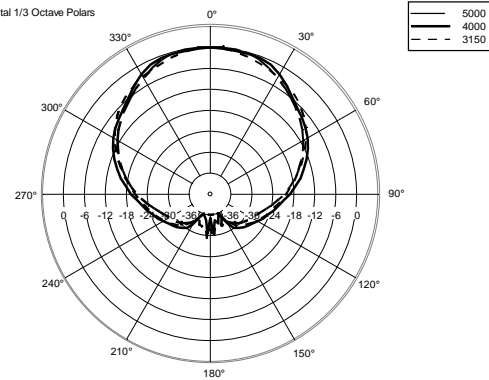

FEATURES

- 1200 WATT PEAK, 600 WATT RMS
- 129 dB max spl
- 90 x 60, Wide dispersion constant directivity horn
- 12" woofer, 2.5" voice coil
- 1" HF driver, 1.7" voice coil

TECHNICAL SPECIFICATIONS

Acoustical specifications	Frequency Response:	45 Hz ÷ 20000 Hz
	Max SPL @ 1m:	129 dB
	Horizontal coverage angle:	90°
	Vertical coverage angle:	60°
Transducers	Compression Driver:	1.0", 1.75" v.c
	Woofer:	12", 2.5" v.c
Input/Output section	Input signal:	bal/unbal
	Input connectors:	Combo XLR/Jack
	Output connectors:	XLR
	Input sensitivity:	-2 dBu/+4 dBu
Processor section	Crossover Frequencies:	1700 Hz
	Protections:	Thermal, RMS
	Limiter:	Fast Limiter
	Controls:	Volume, EQ Shape, Mic/Line
Power section	Total Power:	1200 W Peak, 600 W RMS
	High frequencies:	400 W Peak, 200 W RMS
	Low frequencies:	800 W Peak, 400 W RMS
	Cooling:	Convection
	Connections:	VDE
Standard compliance	CE marking:	Yes
Physical specifications	Cabinet/Case Material:	Baltic birch plywood
	Hardware:	3 x Flytricks
	Handles:	2 side
	Pole mount/Cap:	Yes
	Color:	Black
Size	Height:	627 mm / 24.69 inches
	Width:	380 mm / 14.96 inches
	Depth:	380 mm / 14.96 inches
	Weight:	23 kg / 50.71 lbs
Shipping informations	Package Height:	668 mm / 26.3 inches
	Package Width:	434 mm / 17.09 inches
	Package Depth:	434 mm / 17.09 inches
	Package Weight:	26 kg / 57.32 lbs

EAN 8024530009779

Horizontal 1/3 Octave Polars

Horizontal 1/3 Octave Polars

Horizontal 1/3 Octave Polars

Horizontal 1/3 Octave Polars

Horizontal 1/3 Octave Polars

Horizontal 1/3 Octave Polars

Horizontal 1/3 Octave Polars