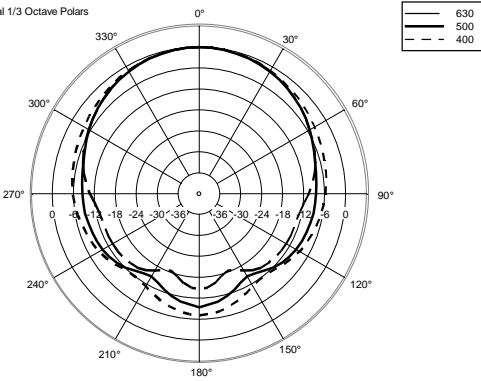

FEATURES

- 1200 WATT PEAK, 600 WATT RMS
- 129 dB max spl
- 90 x 60, Wide dispersion constant directivity horn
- 12" woofer, 2.5" voice coil
- 1" HF driver, 1.7" voice coil

TECHNICAL SPECIFICATIONS

Acoustical specifications	Frequency Response:	45 Hz ÷ 20000 Hz
	Max SPL @ 1m:	129 dB
	Horizontal coverage angle:	90°
	Vertical coverage angle:	60°
Transducers	Compression Driver:	1.0", 1.75" v.c
	Woofer:	12", 2.5" v.c
Input/Output section	Input signal:	bal/unbal
	Input connectors:	Combo XLR/Jack
	Output connectors:	XLR
	Input sensitivity:	-2 dBu/+4 dBu
Processor section	Crossover Frequencies:	1700 Hz
	Protections:	Thermal, RMS
	Limiter:	Fast Limiter
	Controls:	Volume, EQ Shape, Mic/Line
Power section	Total Power:	1200 W Peak, 600 W RMS
	High frequencies:	400 W Peak, 200 W RMS
	Low frequencies:	800 W Peak, 400 W RMS
	Cooling:	Convection
	Connections:	VDE
Standard compliance	CE marking:	Yes
Physical specifications	Cabinet/Case Material:	Baltic birch plywood
	Hardware:	3 x Flytricks
	Handles:	2 side
	Pole mount/Cap:	Yes
	Color:	Black
Size	Height:	627 mm / 24.69 inches
	Width:	380 mm / 14.96 inches
	Depth:	380 mm / 14.96 inches
	Weight:	23 kg / 50.71 lbs
Shipping informations	Package Height:	668 mm / 26.3 inches
	Package Width:	434 mm / 17.09 inches
	Package Depth:	434 mm / 17.09 inches
	Package Weight:	26 kg / 57.32 lbs

EAN 8024530009779

Horizontal 1/3 Octave Polars

Horizontal 1/3 Octave Polars

Horizontal 1/3 Octave Polars

Horizontal 1/3 Octave Polars

Horizontal 1/3 Octave Polars

Horizontal 1/3 Octave Polars

Horizontal 1/3 Octave Polars