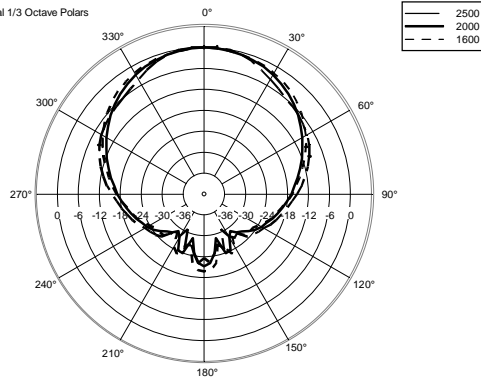

FEATURES

- 1200 WATT PEAK, 600 WATT RMS
- 129 dB max spl
- 90 x 60, Wide dispersion constant directivity horn
- 12" woofer, 2.5" voice coil
- 1" HF driver, 1.7" voice coil

TECHNICAL SPECIFICATIONS

Acoustical specifications	Frequency Response:	45 Hz ÷ 20000 Hz
	Max SPL @ 1m:	129 dB
	Horizontal coverage angle:	90°
	Vertical coverage angle:	60°
Transducers	Compression Driver:	1.0", 1.75" v.c
	Woofer:	12", 2.5" v.c
Input/Output section	Input signal:	bal/unbal
	Input connectors:	Combo XLR/Jack
	Output connectors:	XLR
	Input sensitivity:	-2 dBu/+4 dBu
Processor section	Crossover Frequencies:	1700 Hz
	Protections:	Thermal, RMS
	Limiter:	Fast Limiter
	Controls:	Volume, EQ Shape, Mic/Line
Power section	Total Power:	1200 W Peak, 600 W RMS
	High frequencies:	400 W Peak, 200 W RMS
	Low frequencies:	800 W Peak, 400 W RMS
	Cooling:	Convection
	Connections:	VDE
Standard compliance	CE marking:	Yes
Physical specifications	Cabinet/Case Material:	Baltic birch plywood
	Hardware:	3 x Flytricks
	Handles:	2 side
	Pole mount/Cap:	Yes
	Color:	Black
Size	Height:	627 mm / 24.69 inches
	Width:	380 mm / 14.96 inches
	Depth:	380 mm / 14.96 inches
	Weight:	23 kg / 50.71 lbs
Shipping informations	Package Height:	668 mm / 26.3 inches
	Package Width:	434 mm / 17.09 inches
	Package Depth:	434 mm / 17.09 inches
	Package Weight:	26 kg / 57.32 lbs

EAN 8024530009779

Horizontal 1/3 Octave Polars

Horizontal 1/3 Octave Polars

Horizontal 1/3 Octave Polars

Horizontal 1/3 Octave Polars

Horizontal 1/3 Octave Polars

Horizontal 1/3 Octave Polars

Horizontal 1/3 Octave Polars