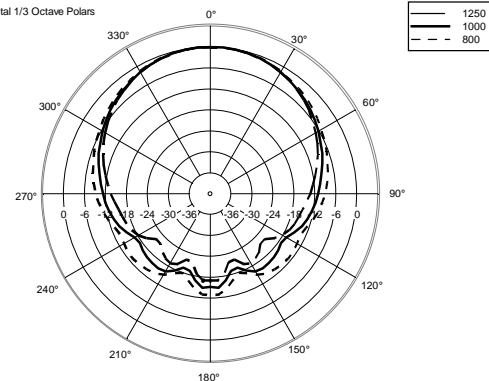

FEATURES

- 1200 WATT PEAK, 600 WATT RMS
- 129 dB max spl
- 90 x 60, Wide dispersion constant directivity horn
- 12" woofer, 2.5" voice coil
- 1" HF driver, 1.7" voice coil

TECHNICAL SPECIFICATIONS

Acoustical specifications	Frequency Response:	45 Hz ÷ 20000 Hz
	Max SPL @ 1m:	129 dB
	Horizontal coverage angle:	90°
	Vertical coverage angle:	60°
Transducers	Compression Driver:	1.0", 1.75" v.c
	Woofer:	12", 2.5" v.c
Input/Output section	Input signal:	bal/unbal
	Input connectors:	Combo XLR/Jack
	Output connectors:	XLR
	Input sensitivity:	-2 dBu/+4 dBu
Processor section	Crossover Frequencies:	1700 Hz
	Protections:	Thermal, RMS
	Limiter:	Fast Limiter
	Controls:	Volume, EQ Shape, Mic/Line
Power section	Total Power:	1200 W Peak, 600 W RMS
	High frequencies:	400 W Peak, 200 W RMS
	Low frequencies:	800 W Peak, 400 W RMS
	Cooling:	Convection
	Connections:	VDE
Standard compliance	CE marking:	Yes
Physical specifications	Cabinet/Case Material:	Baltic birch plywood
	Hardware:	3 x Flytricks
	Handles:	2 side
	Pole mount/Cap:	Yes
	Color:	Black
Size	Height:	627 mm / 24.69 inches
	Width:	380 mm / 14.96 inches
	Depth:	380 mm / 14.96 inches
	Weight:	23 kg / 50.71 lbs
Shipping informations	Package Height:	668 mm / 26.3 inches
	Package Width:	434 mm / 17.09 inches
	Package Depth:	434 mm / 17.09 inches
	Package Weight:	26 kg / 57.32 lbs

EAN 8024530009779

Horizontal 1/3 Octave Polars

Horizontal 1/3 Octave Polars

Horizontal 1/3 Octave Polars

Horizontal 1/3 Octave Polars

Horizontal 1/3 Octave Polars

Horizontal 1/3 Octave Polars

Horizontal 1/3 Octave Polars